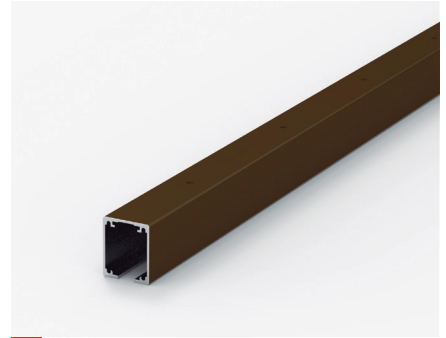

REFERENCIAS / REFERENCES / RÉFÉRENCES / REFERENZ

I