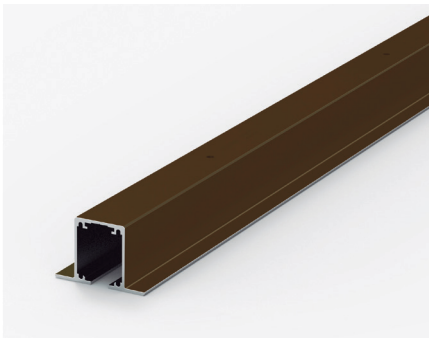

REFERENCIAS / REFERENCES / RÉFÉRENCES / REFERENZ

J