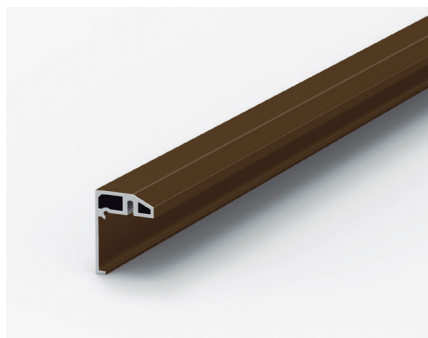

REFERENCIAS / REFERENCES / RÉFÉRENCES / REFERENZ

N