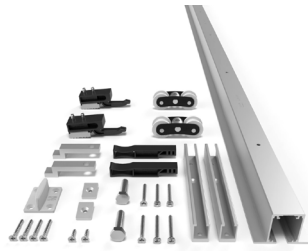

M

N

O

P

Q

R

S

T

LITE 100

U

V

X

Y

Z

AA

AB

AC

AD

AE

AF