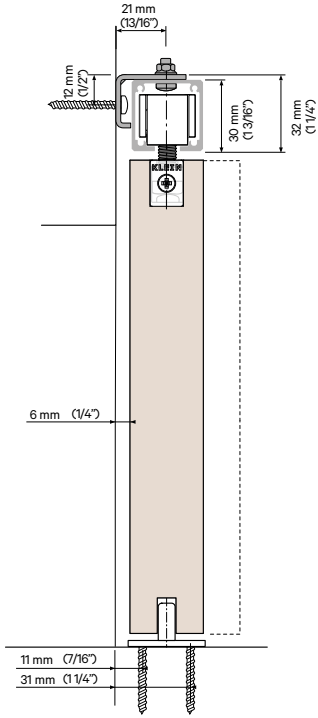

- Soporte puntuales | Point supports | Supports ponctuels

LITE 60

Soporte puntual pared 6 mm

Point support to the wall 6mm | Support ponctuel au mur 6