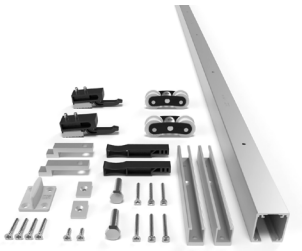

M

N

O

P

Q

R

S

T

LITE 100

U

V

X

Y

Z

AA

AB

AC

AD

AE

AF