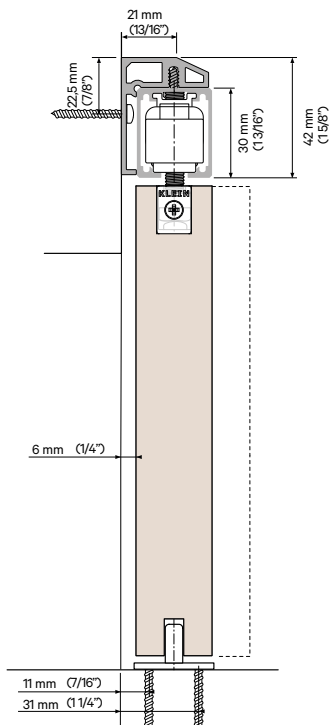

LITE 100

Perfil soporte pared 6 mm
Wall Support Profile 6mm | Profile Support Mural 6 mm