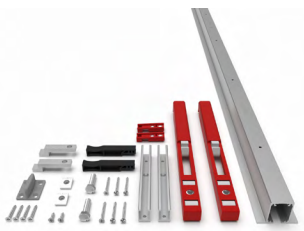

M

N

O

P

Q

R

S

T

LITE 100

U

V

X

Y

Z

AA

AB

AC

AD

AE

AF