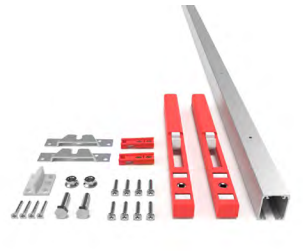

M

N

O

P

Q

R

S

T

LITE 100

U

V

X

Y

Z

AA

AB

AC

AD

AE

AF