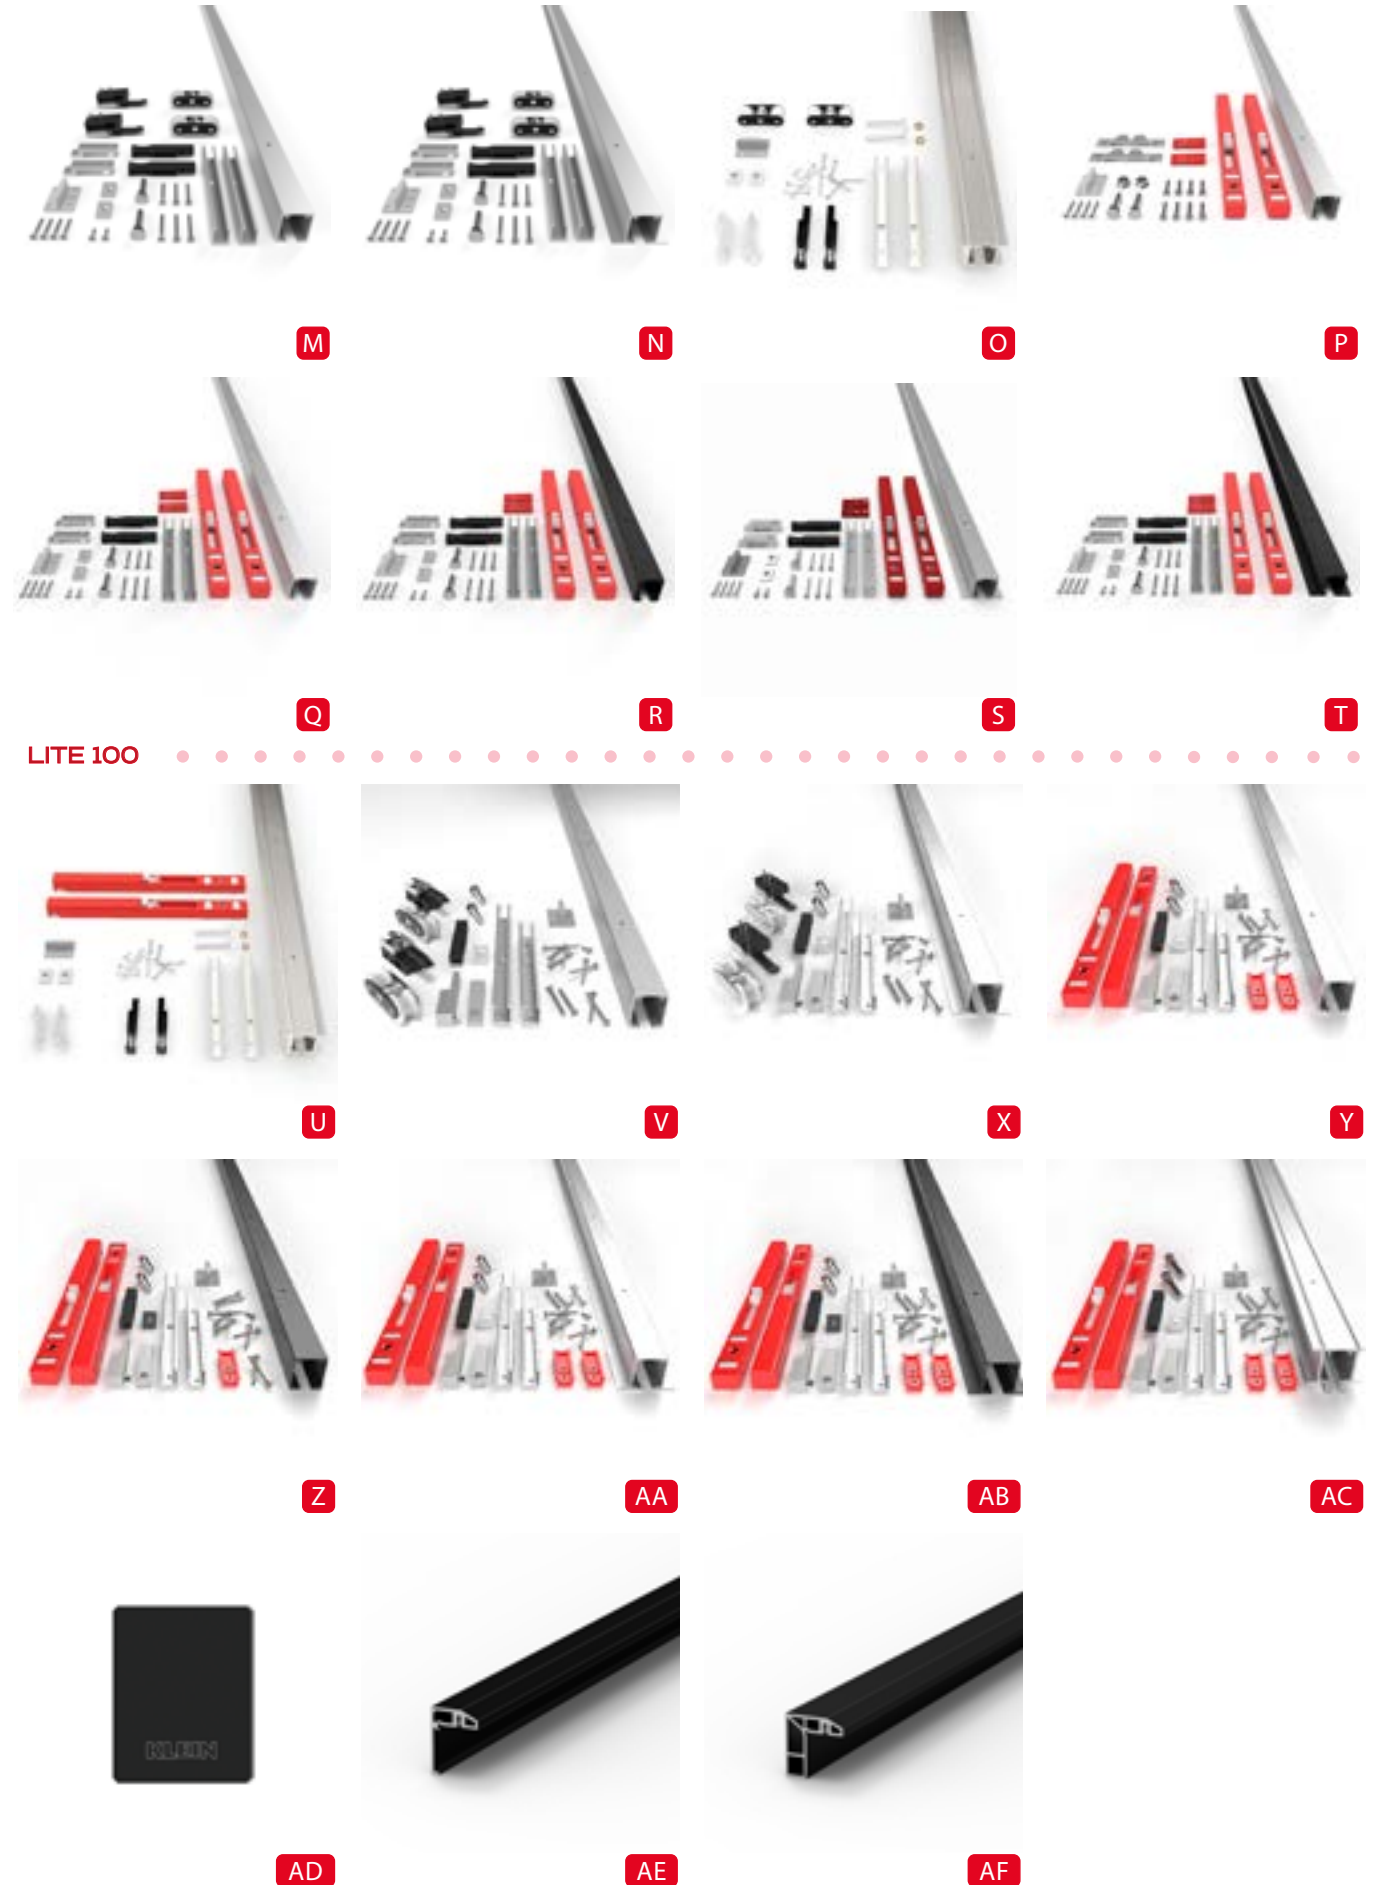

REFERENCIAS

REFERENCES | RÉFÉRENCES

8292	WALL MOUNTED TRK. 1/4" LITE 100 BLACK 78"	1	AF
8293	WALL MOUNTED TRK. 1/4" LITE 100 BLACK 118"	1	AF
8294	WALL MOUNTED TRK. 1/4" LITE 100 BLACK 157"	1	AF
8296	WALL MOUNTED TRK. 1/4" LITE 100 BLACK 236"	1	AF
8217	WALL MOUNTED TRK. 1/4" LITE 100 SILVER 118"	1	J
8215	WALL MOUNTED TRK. 1/4" LITE 60 SILVER 78"	1	J
2135	WALL BRACKET 11/16" SENSUS - LITE 60 - LITEGLASS 60	10	K
3387	WALL BRACKET 1/4" SENSUS - NK - LITE 60 - KT 80	10	K

Images