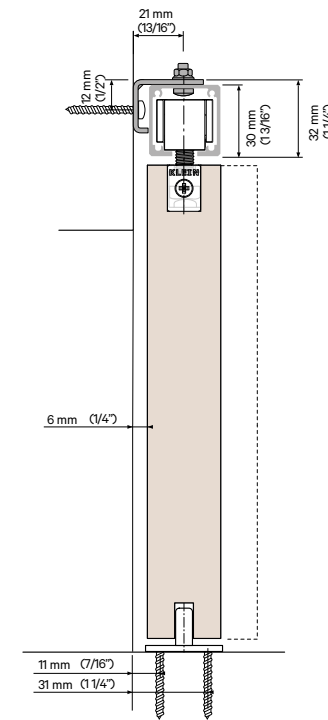

LITE 60

Soporte puntual pared 6 mm
Point support to the wall 6mm | Support ponctuel au mur 6