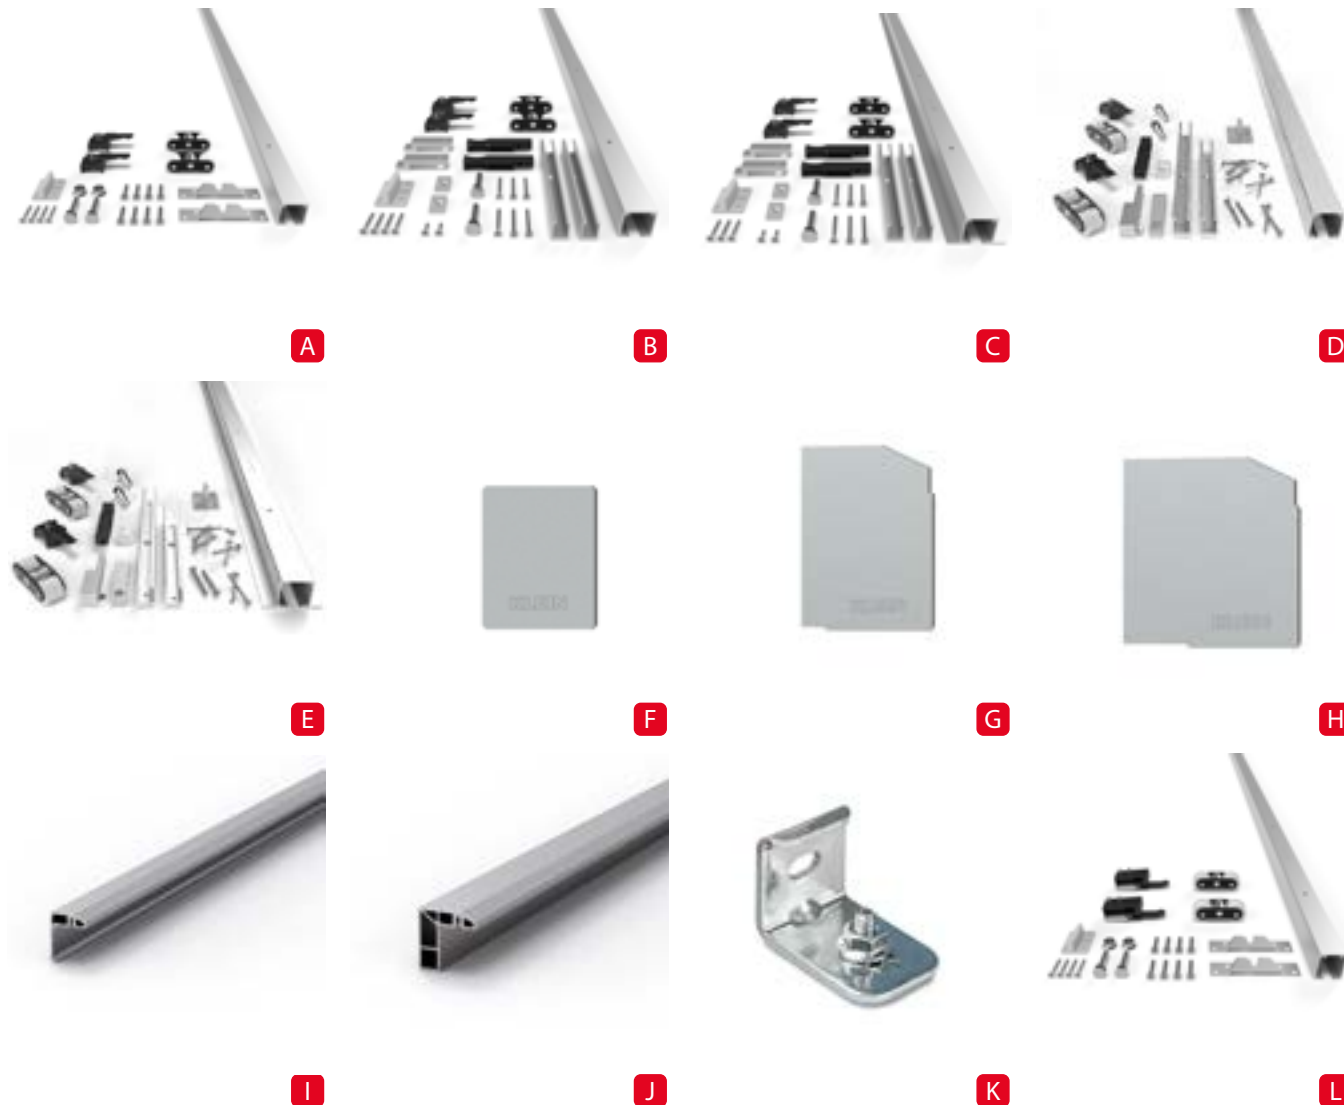

REFERENCIAS

REFERENCES | RÉFÉRENCES

8292	WALL MOUNTED TRK. 1/4" LITE 100 BLACK 78"	1	AF
8293	WALL MOUNTED TRK. 1/4" LITE 100 BLACK 118"	1	AF
8294	WALL MOUNTED TRK. 1/4" LITE 100 BLACK 157"	1	AF
8296	WALL MOUNTED TRK. 1/4" LITE 100 BLACK 236"	1	AF
8217	WALL MOUNTED TRK. 1/4" LITE 100 SILVER 118"	1	J
8215	WALL MOUNTED TRK. 1/4" LITE 60 SILVER 78"	1	J
2135	WALL BRACKET 11/16" SENSUS - LITE 60 - LITEGLASS 60	10	K
3387	WALL BRACKET 1/4" SENSUS - NK - LITE 60 - KT 80	10	K

Images