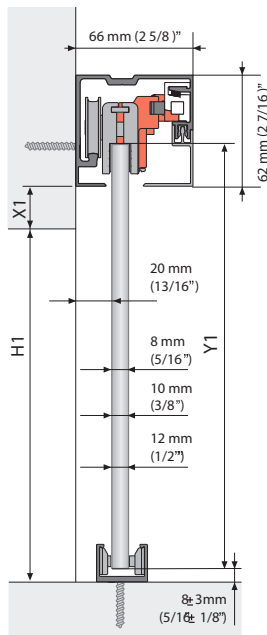

UNIKGLASS+ 50/100

UNIKGLASS+ 50/100

KSC Unikglass+ 50/100V ≥ 800 mm (31 1/2")