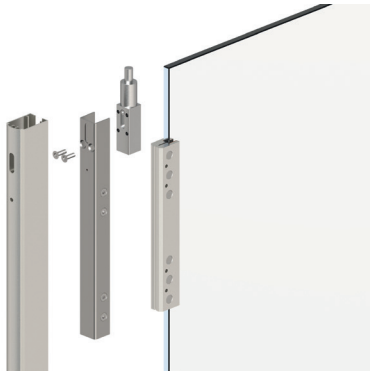

Para Extendo/ for Extendo

ESP

REF.	DESCRIPCIÓN	U.
1322	KIT SWING DOOR EXTENDO V12 DER. SILVER	1
1321	KIT SWING DOOR EXTENDO V12 IZQ. SILVER	1
1326	KIT SWING DOOR EXTENDO V12 DER. NEGRO	1
1325	KIT SWING DOOR EXTENDO V12 IZQ. NEGRO	1

ENG

REF.	DESCRIPTION	U.
1322	KIT SWING DOOR EXTENDO V12 RIGHT SILVER	1
1321	KIT SWING DOOR EXTENDO V12 LEFT SILVER	1
1326	KIT SWING DOOR EXTENDO V12 RIGHT BLACK	1
1325	KIT SWING DOOR EXTENDO V12 LEFT BLACK	1

DETALLE MECANISMO/ MECHANISM DETAIL