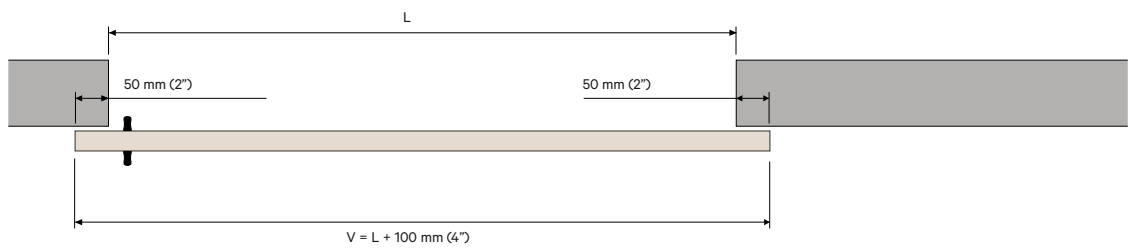

• • • Plantas | Plan | Plante • • •