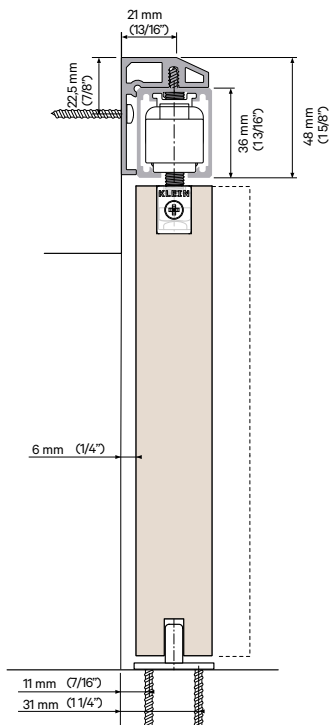

**LITE 60**

Perfil soporte pared 6 mm  
Wall Support Profile 6mm | Profile Support Mural 6 mm

Perfil soporte pared 17 mm  
Wall Support Profile 17mm | Profile Support Mural 17 mm

**LITE 100**

Perfil soporte pared 6 mm  
Wall Support Profile 6mm | Profile Support Mural 6 mm