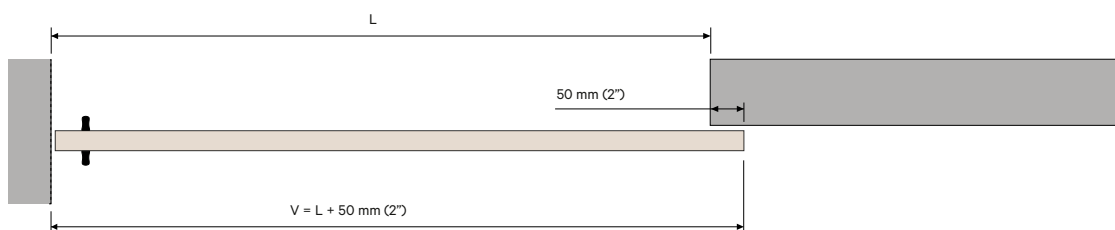

• • • Plantas | Plan | Plante • • •