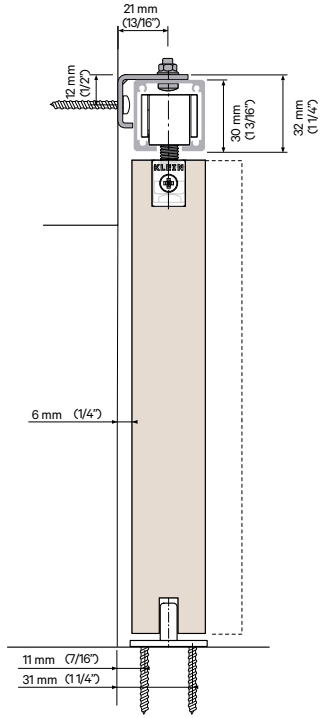

**LITE 60**

Perfil soporte pared 6 mm  
Wall Support Profile 6mm | Profile Support Mural 6 mm

Perfil soporte pared 17 mm  
Wall Support Profile 17mm | Profile Support Mural 17 mm

**LITE 100**

Perfil soporte pared 6 mm  
Wall Support Profile 6mm | Profile Support Mural 6 mm

Perfil soporte pared 17 mm  
Wall Support Profile 17mm | Profile Support Mural 17 mm

- Soporte puntuales | Point supports | Supports ponctuels

LITE 60

Soporte puntual pared 6 mm

Point support to the wall 6mm | Support ponctuel au mur 6