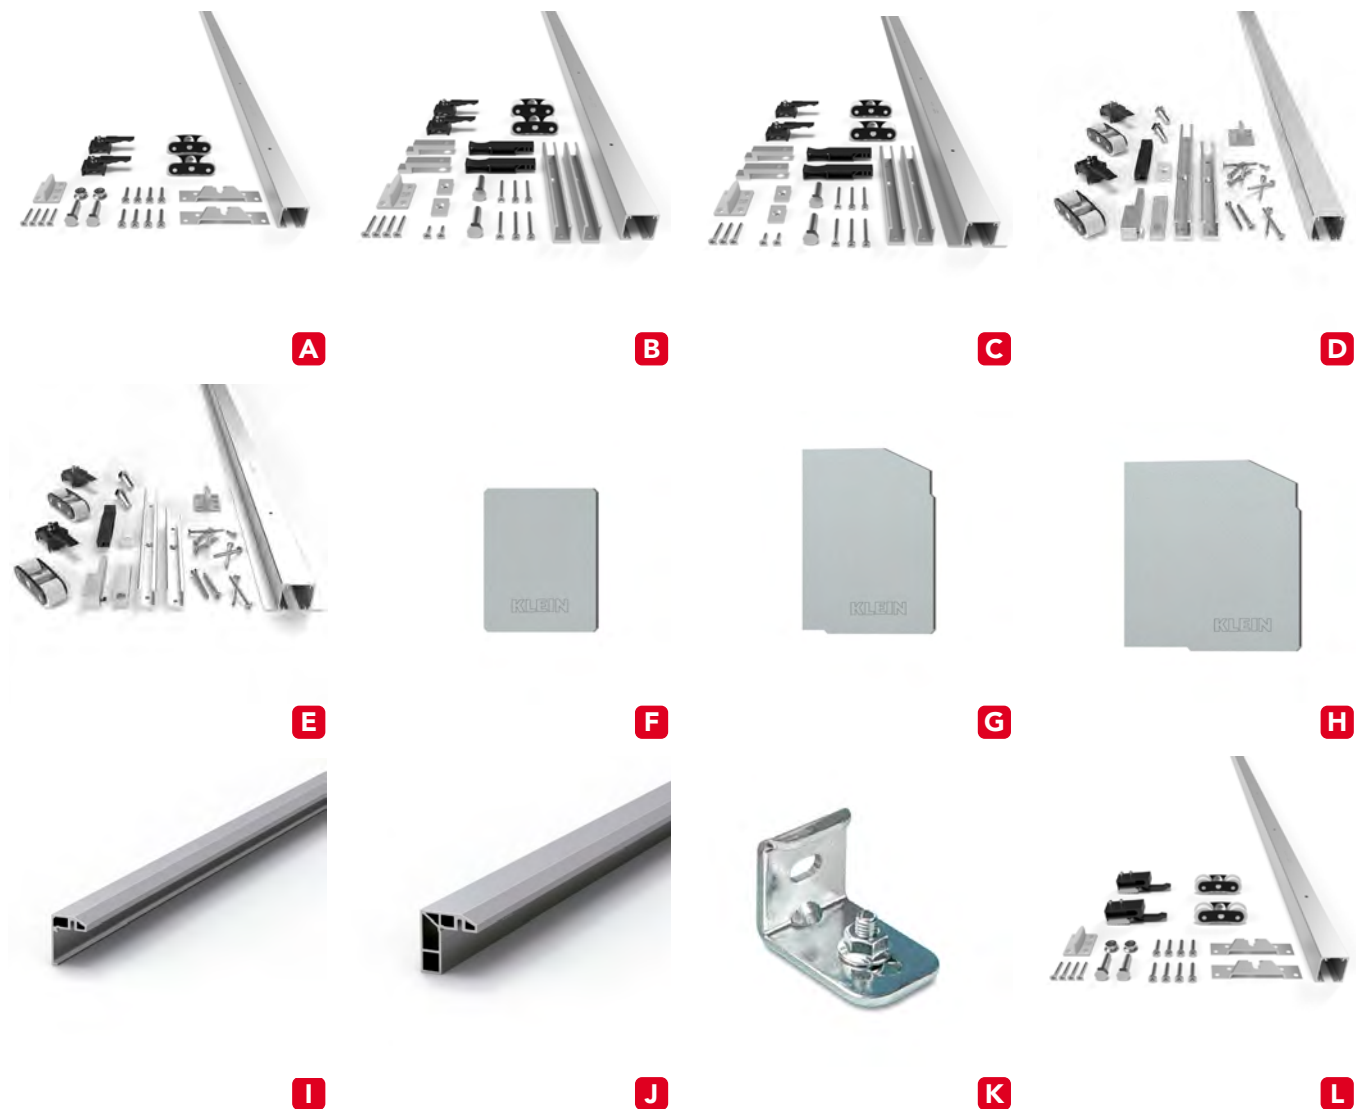

REFERENCIAS

REFERENCES | RÉFÉRENCES

8292	WALL MOUNTED TRK. 1/4" LITE 100 BLACK 78"	1	AF
8293	WALL MOUNTED TRK. 1/4" LITE 100 BLACK 118"	1	AF
8294	WALL MOUNTED TRK. 1/4" LITE 100 BLACK 157"	1	AF
8296	WALL MOUNTED TRK. 1/4" LITE 100 BLACK 236"	1	AF
8217	WALL MOUNTED TRK. 1/4" LITE 100 SILVER 118"	1	J
8215	WALL MOUNTED TRK. 1/4" LITE 60 SILVER 78"	1	J
2135	WALL BRACKET 11/16" SENSUS - LITE 60 - LITEGLASS 60	10	K
3387	WALL BRACKET 1/4" SENSUS - NK - LITE 60 - KT 80	10	K

Images