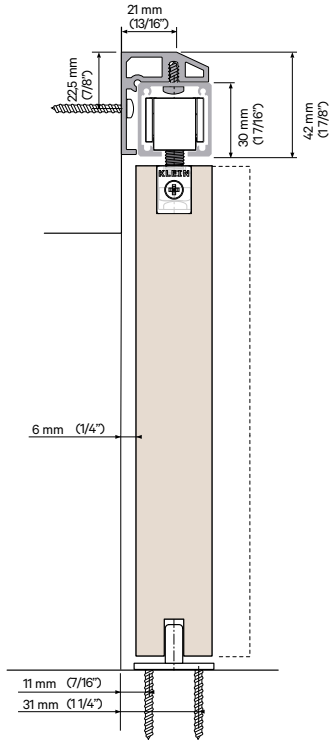

**LITE 60**

Perfil soporte pared 6 mm  
Wall Support Profile 6mm | Profile Support Mural 6 mm

Perfil soporte pared 17 mm  
Wall Support Profile 17mm | Profile Support Mural 17 mm

**LITE 100**

Perfil soporte pared 6 mm  
Wall Support Profile 6mm | Profile Support Mural 6 mm