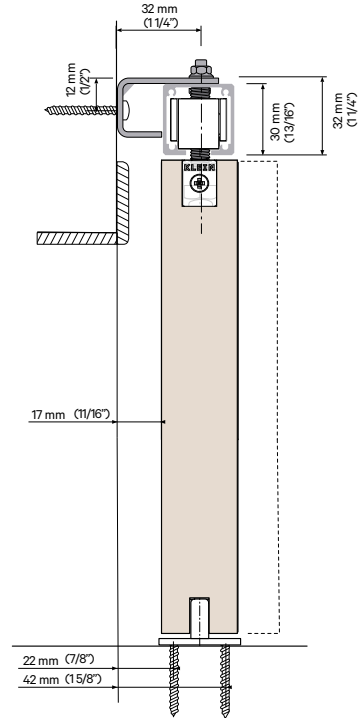

Soporte puntual pared 17 mm

Point support to the wall 17mm | Support ponctuel au mur 17mm