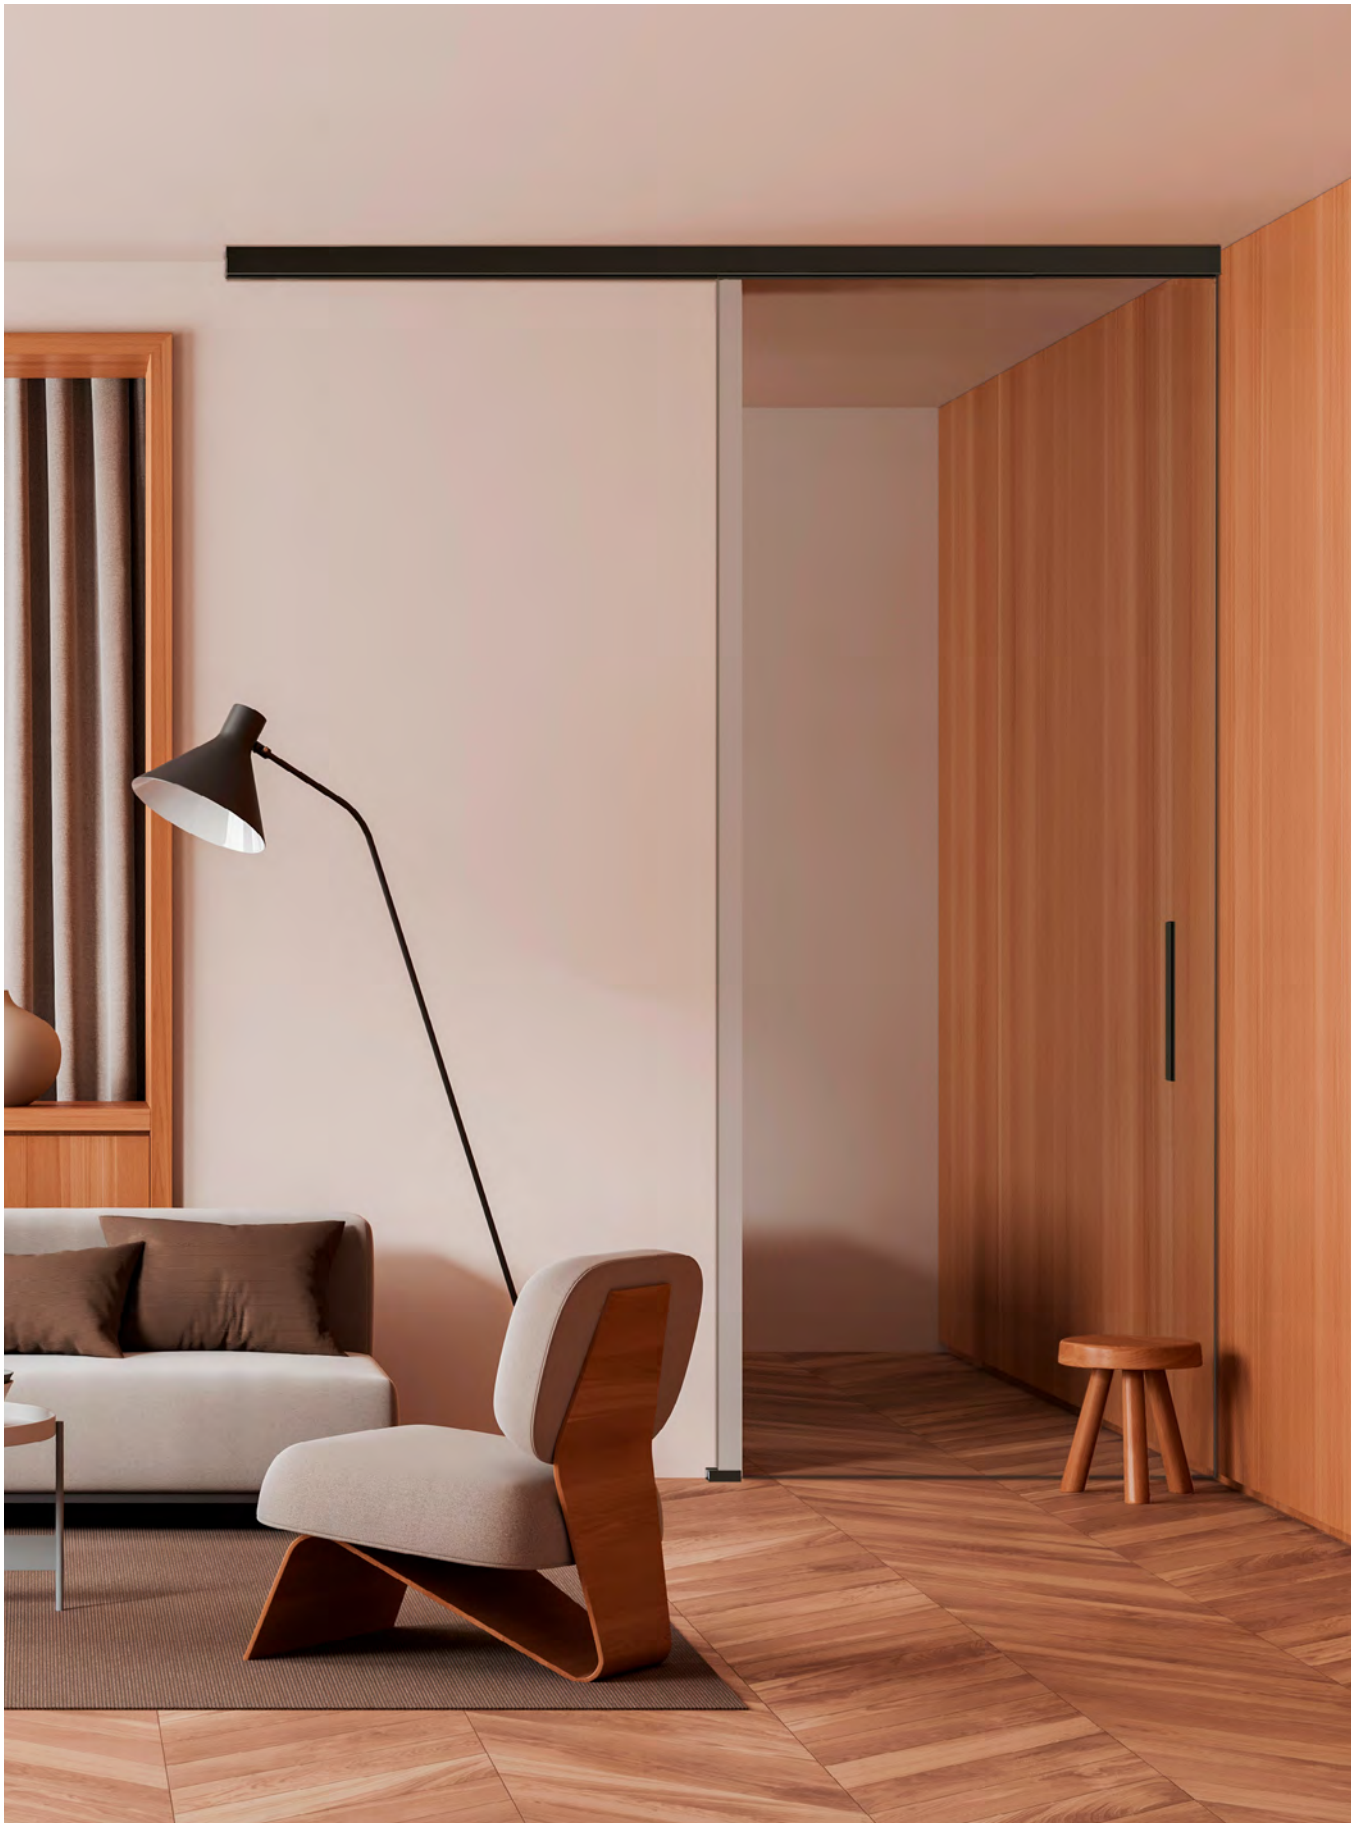

IMÁGENES PRODUCTO

PRODUCT IMAGES | IMAGES DE PRODUIT

FRONT CON MARCO