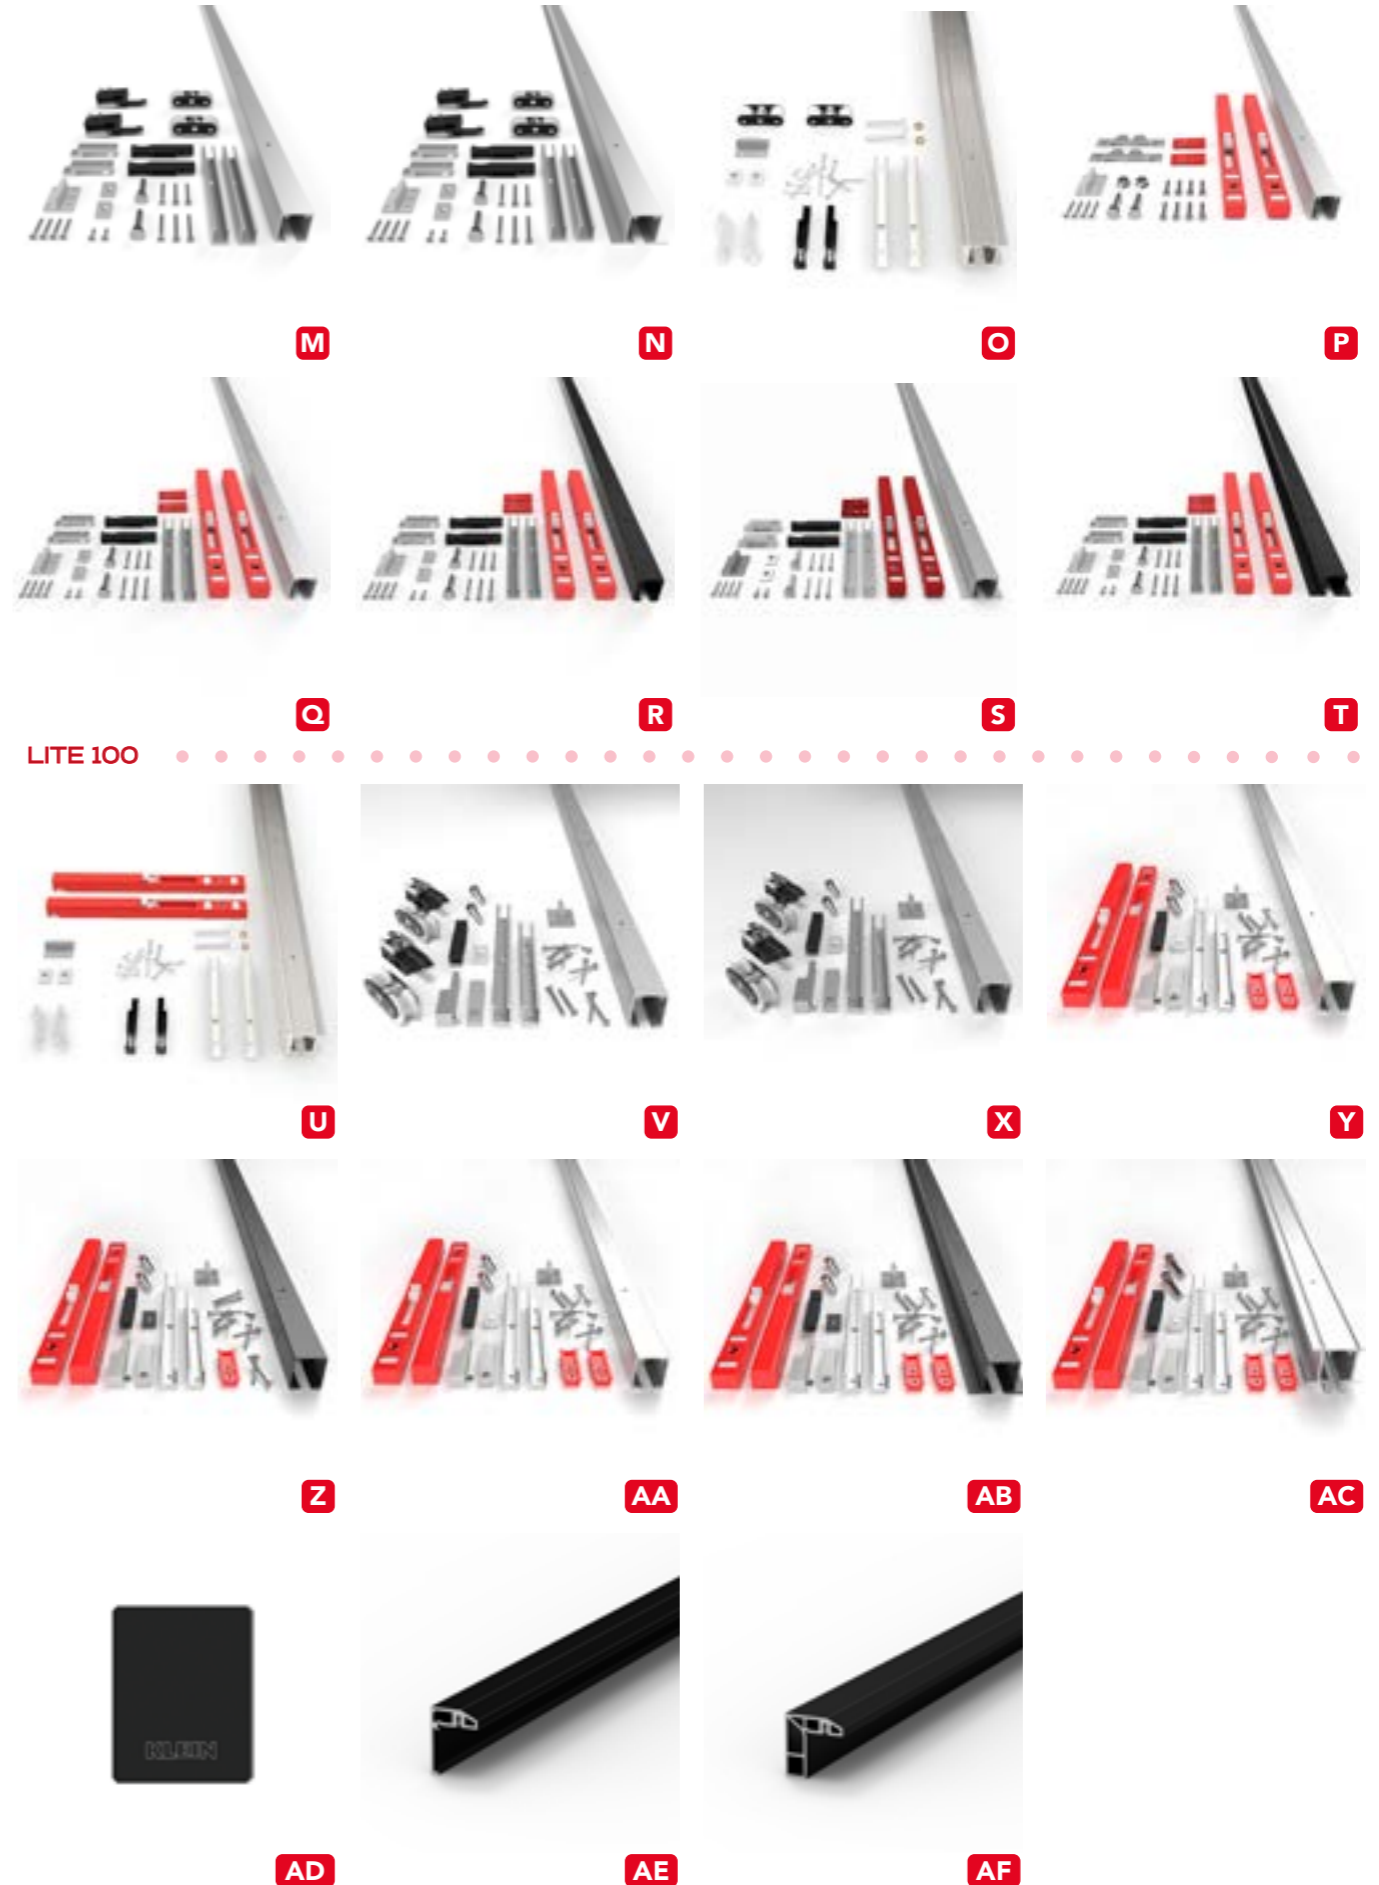

REFERENCIAS

REFERENCES | RÉFÉRENCES

8292	WALL MOUNTED TRK. 1/4" LITE 100 BLACK 78"	1	AF
8293	WALL MOUNTED TRK. 1/4" LITE 100 BLACK 118"	1	AF
8294	WALL MOUNTED TRK. 1/4" LITE 100 BLACK 157"	1	AF
8296	WALL MOUNTED TRK. 1/4" LITE 100 BLACK 236"	1	AF
8217	WALL MOUNTED TRK. 1/4" LITE 100 SILVER 118"	1	J
8215	WALL MOUNTED TRK. 1/4" LITE 60 SILVER 78"	1	J
2135	WALL BRACKET 11/16" SENSUS - LITE 60 - LITEGLASS 60	10	K
3387	WALL BRACKET 1/4" SENSUS - NK - LITE 60 - KT 80	10	K

Images