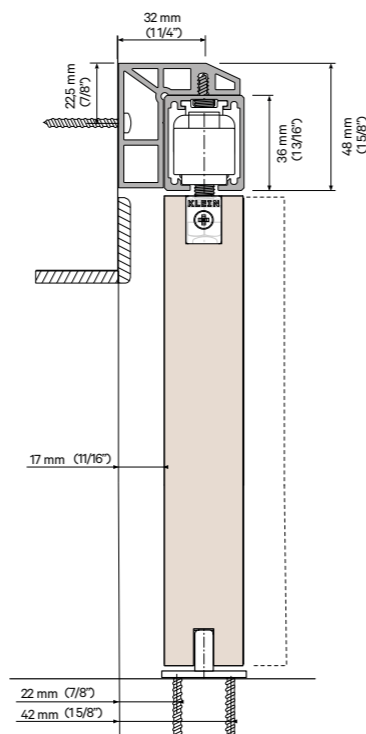

Perfil soporte pared 17 mm
Wall Support Profile 17mm | Profile Support Mural 17 mm