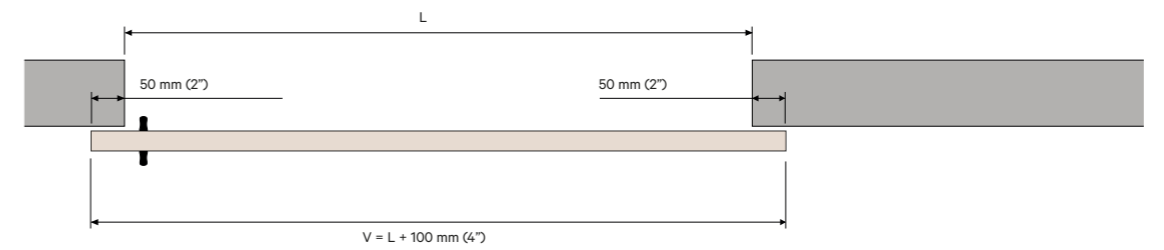

LITE 60

Soporte puntual pared 6 mm
Point support to the wall 6mm | Support ponctuel au mur 6

Soporte puntual pared 17 mm
Point support to the wall 17mm | Support ponctuel au mur 17mm

●●● Plantas | Plan | Plante ●●●