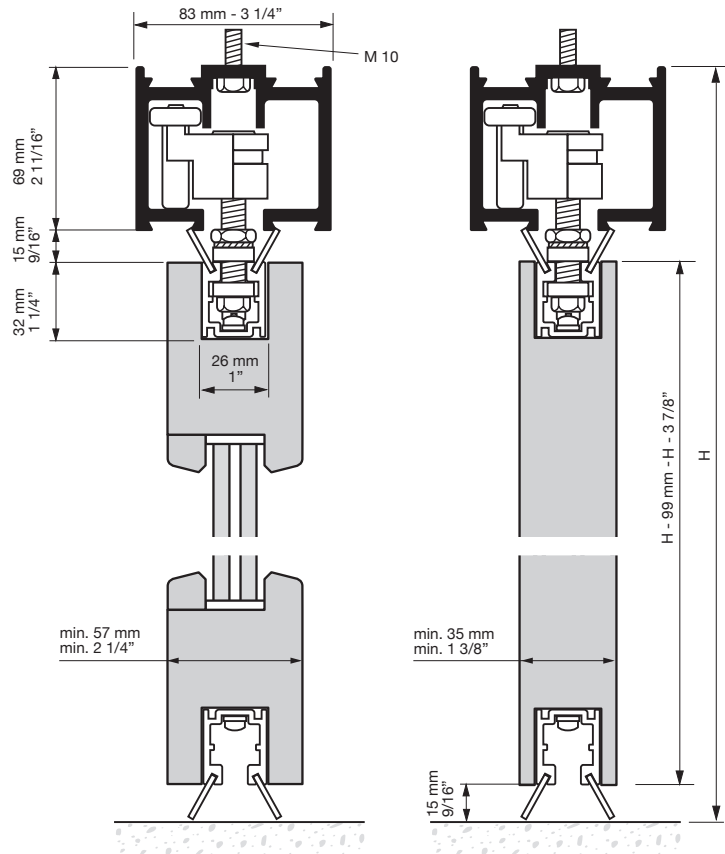

STOCKPANEL 150