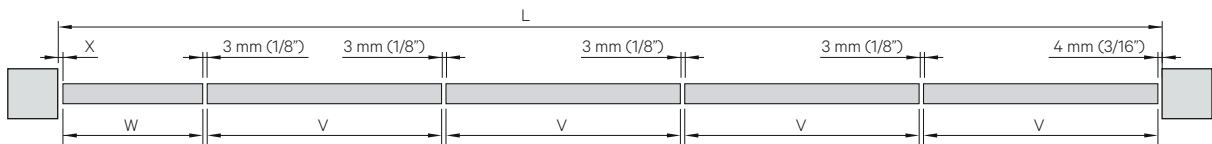

LITE FOLD 100 CENTRAL

$$V = \frac{L - (X + 44 \text{ mm}) - (N-1) \times 3 \text{ mm}}{(N-0,5)} \quad W = \frac{V}{2} + 44 \text{ mm}$$

$$V = \frac{L - (X + 1 \frac{23}{32} \text{''}) - (N-1) \times 1/8 \text{''}}{(N-0,5)} \quad W = \frac{V}{2} + 1 \frac{23}{32} \text{''}$$

V Min. = 350 mm (13 13/16")

V Max. = 900 mm (35 7/16")

Espeor Puerta (Panel Thickness)	X
35 mm (1 3/8")	5 mm (3/16")
40 mm (1 9/16")	6 mm (1/4")
45 mm (1 3/4")	7 mm (9/32")
50 mm (2")	8 mm (5/16")

N = Número de hojas (Number of panels)