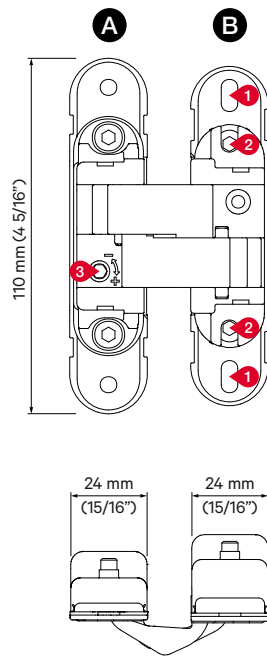

V Max. = 900 mm (35 7/16")

Esesor Puerta (Panel Thickness)	X
35 mm (1 3/8")	5 mm (3/16")
40 mm (1 9/16")	6 mm (1/4")
45 mm (1 3/4")	7 mm (9/32")
50 mm (2")	8 mm (5/16")

N = Número de hojas (Number of panels)

LITE FOLD 100 CENTRAL

$$V = \frac{L - (X + 44 \text{ mm}) - (N-1) \times 3 \text{ mm}}{(N-0,5)} \quad W = \frac{V}{2} + 44 \text{ mm}$$

$$V = \frac{L - (X + 1 \frac{23}{32} \text{''}) - (N-1) \times 1/8 \text{''}}{(N-0,5)} \quad W = \frac{V}{2} + 1 \frac{23}{32} \text{''}$$

V Min. = 350 mm (13 13/16")

V Max. = 900 mm (35 7/16")

Espeor Puerta (Panel Thickness)	X
35 mm (1 3/8")	5 mm (3/16")
40 mm (1 9/16")	6 mm (1/4")
45 mm (1 3/4")	7 mm (9/32")
50 mm (2")	8 mm (5/16")

N = Número de hojas (Number of panels)