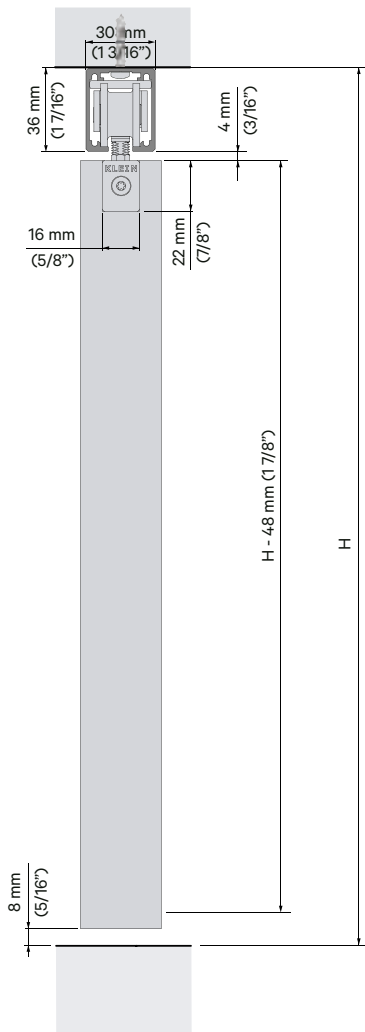

PLEGADO LATERAL/ SIDE FOLDING
SEITLICH FALTUNG / PLIAGE LATÉRAL

PLEGADO CENTRAL/ CENTRAL FOLDING
ZENTRAL FALTUNG / PLIAGE CENTRAL

Roller situado en el panel marcado en rojo/ Roller located in the panel marked in red

INSTALACIÓN VISTA/
EXPOSED INSTALLATION

INSTALACIÓN EMPOTRADA/
RECESSED INSTALLATION

LITE PAR LATERAL

$$\frac{L - X - 4 \text{ mm } (3/16") - 3 \text{ mm } (1/8")}{2}$$

V Min. = 350 mm (13 13/16")

V Max. = 900 mm (35 7/16")

Espeor Puerta (Panel Thickness)	X
35 mm (1 3/8")	5 mm (3/16")
40 mm (1 9/16")	6 mm (1/4")
45 mm (1 3/4")	7 mm (9/32")
50 mm (2")	8 mm (5/16")

LITE PAR CENTRAL

$$V = \frac{L - (44 \text{ mm} + X) - 3 \text{ mm}}{1,5}$$

$$W = \frac{V}{2} + 44 \text{ mm}$$

$$V = \frac{L - (1 \frac{23}{32}'' + 2X) - 1/8''}{1,5}$$

$$W = \frac{V}{2} + 1 \frac{22}{32}''$$

V Min. = 350 mm (13 13/16")

V Max. = 900 mm (35 7/16")

Esesor Puerta (Panel Thickness)	X
35 mm (1 3/8")	5 mm (3/16")
40 mm (1 9/16")	6 mm (1/4")
45 mm (1 3/4")	7 mm (9/32")
50 mm (2")	8 mm (5/16")