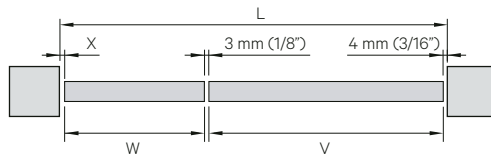

LITE PAR CENTRAL

$$V = \frac{L - (44 \text{ mm} + X) - 3 \text{ mm}}{1,5}$$

$$W = \frac{V}{2} + 44 \text{ mm}$$

$$V = \frac{L - (1 \frac{23}{32}'' + 2X) - 1/8''}{1,5}$$

$$W = \frac{V}{2} + 1 \frac{22}{32}''$$

V Min. = 350 mm (13 13/16")

V Max. = 900 mm (35 7/16")

Esesor Puerta (Panel Thickness)	X
35 mm (1 3/8")	5 mm (3/16")
40 mm (1 9/16")	6 mm (1/4")
45 mm (1 3/4")	7 mm (9/32")
50 mm (2")	8 mm (5/16")