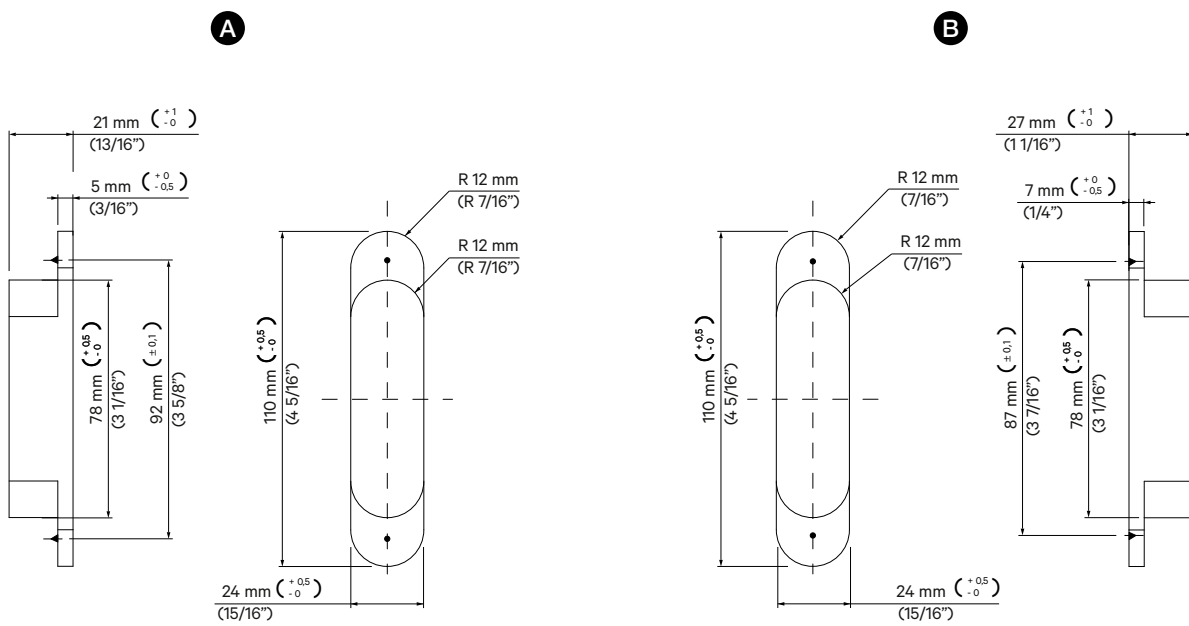

**MECANIZACIÓN DEL PANEL/
PANEL FABRICATION**