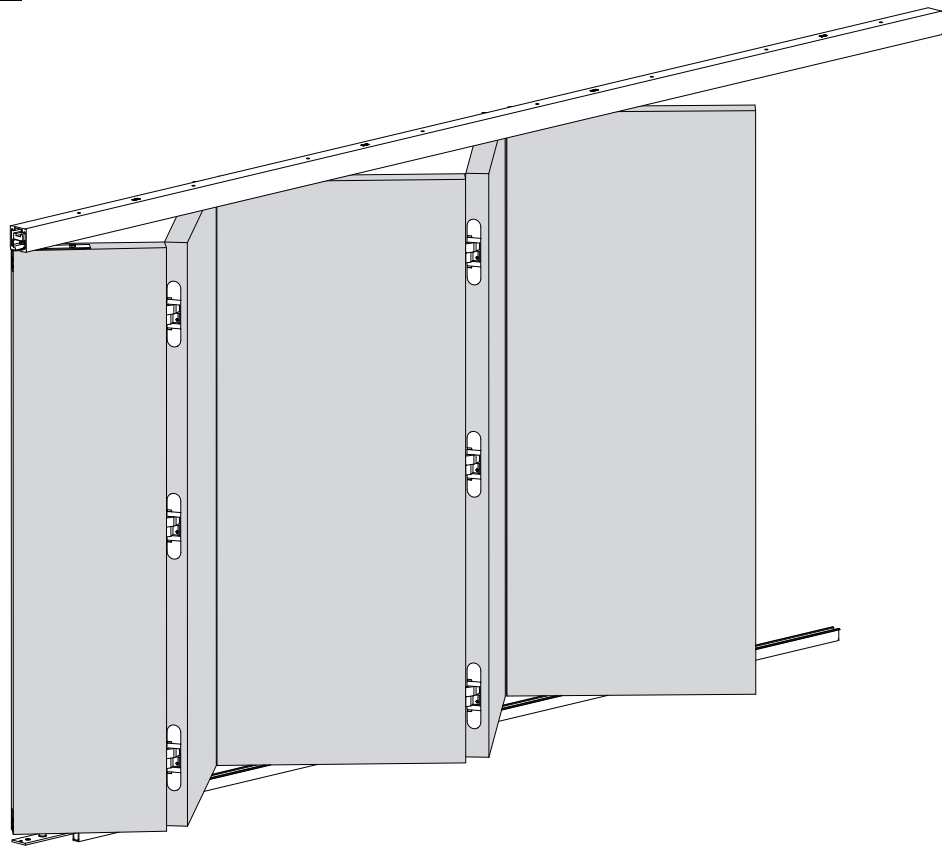

LITE FOLD 100 CENTRAL

$$V = \frac{L - (X + 44 \text{ mm}) - (N-1) \times 3 \text{ mm}}{(N-0,5)} \quad W = \frac{V}{2} + 44 \text{ mm}$$

$$V = \frac{L - (X + 1 \frac{23}{32} \text{''}) - (N-1) \times 1/8 \text{''}}{(N-0,5)} \quad W = \frac{V}{2} + 1 \frac{23}{32} \text{''}$$

V Min. = 350 mm (13 13/16")

V Max. = 900 mm (35 7/16")

Espeor Puerta (Panel Thickness)	X
35 mm (1 3/8")	5 mm (3/16")
40 mm (1 9/16")	6 mm (1/4")
45 mm (1 3/4")	7 mm (9/32")
50 mm (2")	8 mm (5/16")

N = Número de hojas (Number of panels)