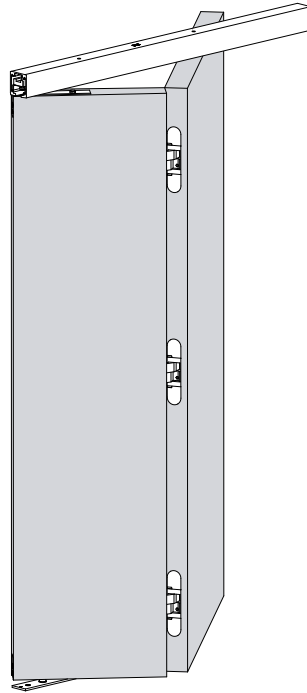

LITE PAR CENTRAL

$$V = \frac{L - (44 \text{ mm} + X) - 3 \text{ mm}}{1,5}$$

$$W = \frac{V}{2} + 44 \text{ mm}$$

$$V = \frac{L - (1 \frac{23}{32}'' + 2X) - 1/8''}{1,5}$$

$$W = \frac{V}{2} + 1 \frac{22}{32}''$$

V Min. = 350 mm (13 13/16")

V Max. = 900 mm (35 7/16")

Esesor Puerta (Panel Thickness)	X
35 mm (1 3/8")	5 mm (3/16")
40 mm (1 9/16")	6 mm (1/4")
45 mm (1 3/4")	7 mm (9/32")
50 mm (2")	8 mm (5/16")