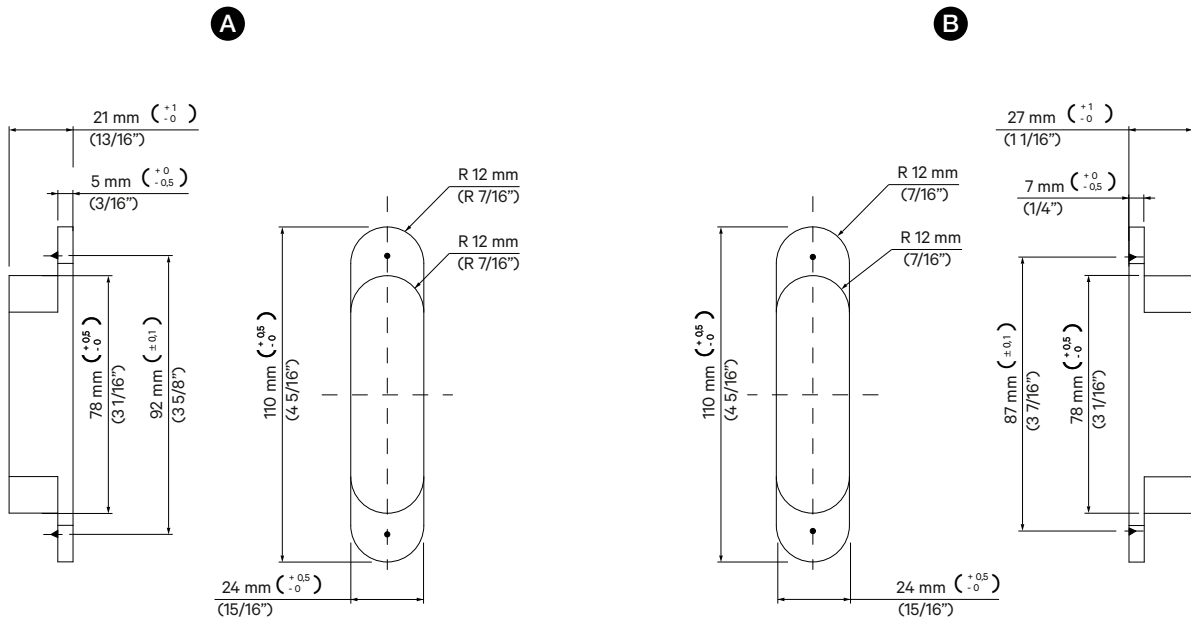

**MECANIZACIÓN DEL PANEL/
PANEL FABRICATION**