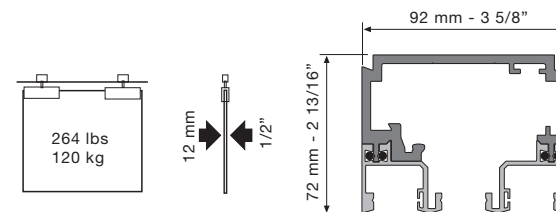

MODULAR
SUSTAINABLE
REDESIGN
INTEGRATION
ELEGANCE
PRIVACY
FUNCTIONALITY
EASY MOUNTING
HARMONY

Imagine a new kind of freedom. One where a truly seamless glass wall system transforms how you move, think and live. This system would be completely unburdened by visible tracks or frames.

Imagine an elegant design sculpted from a sustainable frameless glass application, providing an uninterrupted sightline.

This new productivity boosting freedom does more than simply save money; it elevates everything.

Create the exact office configuration you've always wanted. Reshape your entire office with single doors, bi-parting doors, corner doors, swing doors and double fixed glass. Klein has solved the technical challenges, allowing for the quickest and easiest installation possible.

Discover the endless possibilities of Klein's

P A N O R A M I C   S Y S T E M