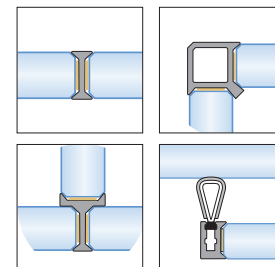

HEIGHT ADJUSTMENT FEATURE FOR UNLEVELED FLOOR

Height adjustment of $\pm 3/32''$ (2 mm) with deep floor track to accommodate the floor variation.

FLEXIBLE TRACK ELEMENTS

Small flexible seals in track elements will shorten installation time by preventing the use of screws.

EASY INSTALLATION

Pressure seals for a fast, elegant and reversible mounting.

Polycarbonates seals available for all configurations with fixed glass.

WALL ENCOUNTERS

Vertical profile available for an elegant and safe joint against the wall and preventing any slanting.