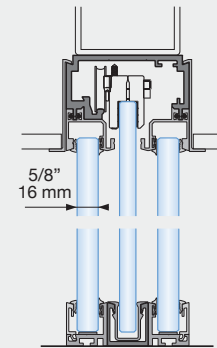

Receiver

Top hung door free of floor track

Our double fixed 1/2" or 5/8" glass (12-16 mm) is excellent for privacy and creates a refined, bold and powerful look for any office space.

Concealed floor track