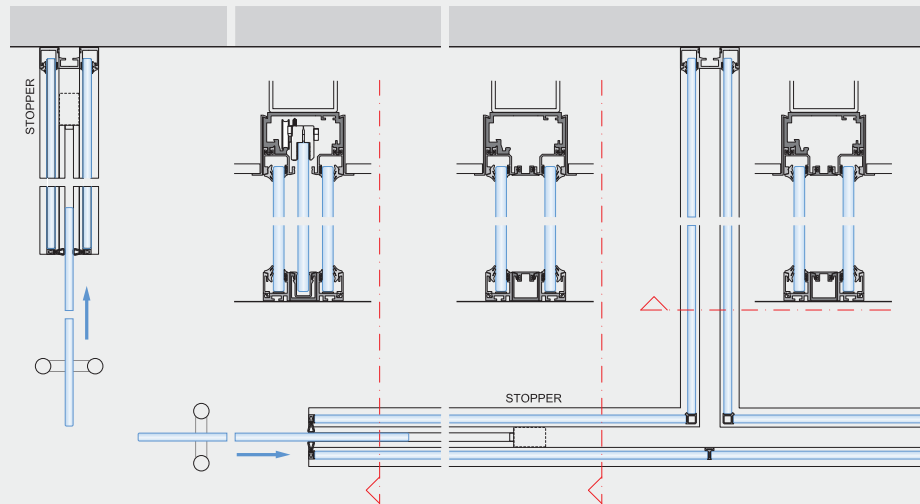

Receiver

Top hung door free of floor track

Our double fixed 1/2" or 5/8" glass (12-16 mm) is excellent for privacy and creates a refined, bold and powerful look for any office space.

Concealed floor track

HEIGHT ADJUSTMENT FEATURE FOR UNLEVELED FLOOR

Height adjustment of $\pm 3/32''$ (2 mm) with deep floor track to accommodate the floor variation.

FLEXIBLE TRACK ELEMENTS

Small flexible seals in track elements will shorten installation time by preventing the use of screws.