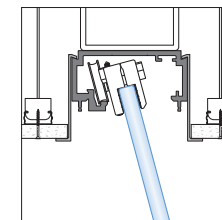

HEIGHT ADJUSTMENT FEATURE FOR UNLEVELED FLOOR

Height adjustment of $\pm 3/32''$ (2 mm) with deep floor track to accommodate the floor variation.

FLEXIBLE TRACK ELEMENTS

Small flexible seals in track elements will shorten installation time by preventing the use of screws.

EASY INSTALLATION

Pressure seals for a fast, elegant and reversible mounting.

Polycarbonates seals available for all configurations with fixed glass.

WALL ENCOUNTERS

Vertical profile available for an elegant and safe joint against the wall and preventing any slanting.

90° RETURNS

Upper and bottom tracks designed to avoid any notching.

GLASS MOUNTING ONLY AT THE END OF THE CONSTRUCTION

The track and recessed feature are installed first.

The glass panels are mounted to the track after completion of construction; preventing any damage to the glass.