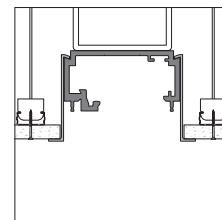

GLASS MOUNTING ONLY AT THE END OF THE CONSTRUCTION

The track and recessed feature are installed first.

The glass panels are mounted to the track after completion of construction; preventing any damage to the glass.