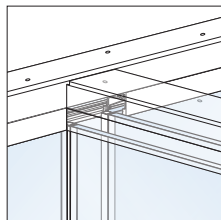

HEIGHT ADJUSTMENT FEATURE FOR UNLEVELED FLOOR

Height adjustment of $\pm 3/32''$ (2 mm) with deep floor track to accommodate the floor variation.

FLEXIBLE TRACK ELEMENTS

Small flexible seals in track elements will shorten installation time by preventing the use of screws.

EASY INSTALLATION

Pressure seals for a fast, elegant and reversible mounting.

Polycarbonates seals available for all configurations with fixed glass.

WALL ENCOUNTERS

Vertical profile available for an elegant and safe joint against the wall and preventing any slanting.

90° RETURNS

Upper and bottom tracks designed to avoid any notching.

GLASS MOUNTING ONLY AT THE END OF THE CONSTRUCTION

The track and recessed feature are installed first.

The glass panels are mounted to the track after completion of construction; preventing any damage to the glass.