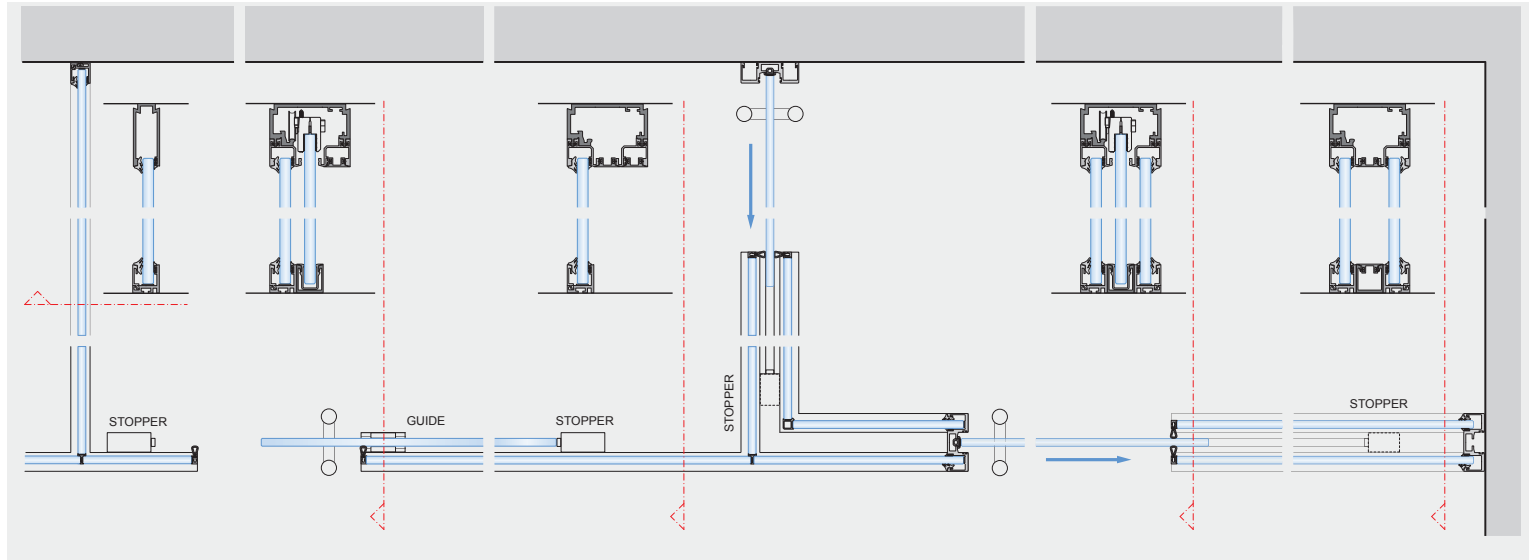

Discover the endless possibilities of Klein's

P A N O R A M I C S Y S T E M

SEAMLESS

VISUAL POETRY

Unlike other partition systems, Klein's Panoramic System utilizes the same sized compact tracks to create partitions with a beautiful polished finish and fluid tracks. The end result is a truly uniform design. Installers usually have to combine different track sizes when installing a swing glass, fixed glass or sliding glass doors. Our innovative solution is elegant, streamlined and highly adaptable.