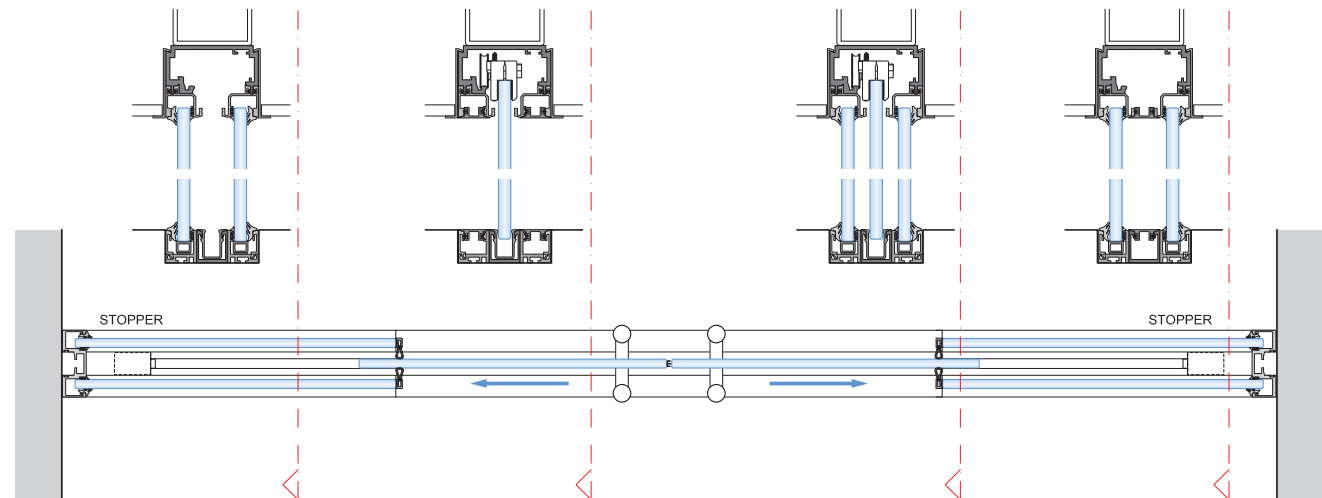

UNIQUE UPPER TRACK FOR ALL APPLICATIONS