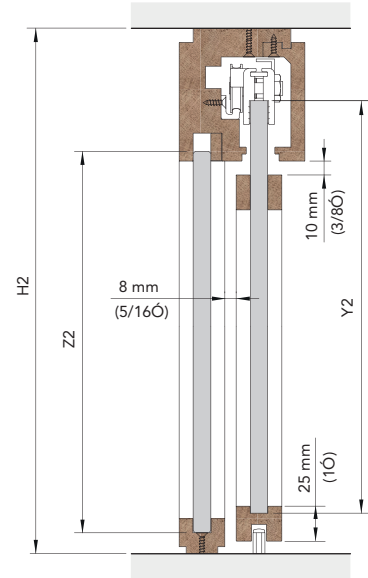

**Systems tested up to 100,000 cycles, in accordance with the EN 1527 standard.**

PUERTA SIN MARCO/  
DOOR FRAMELESS

Z1 = H1 - 103 mm ( 4 1/16" )  
Y1 = H1 - 60 mm ( 2 3/8" )

PUERTA CON MARCO/  
DOOR FRAMED

Z2 = H2 - 103 mm ( 4 1/16" )  
Y2 = H2 - 77 mm ( 3" )

PUERTA Y FIJOS CON MARCO/  
DOOR AND FIXED WITH FRAME

Z2 = H2 - 103 mm ( 4 1/16" )  
Y2 = H2 - 77 mm ( 3" )

H Max.  
H max. = 3,00m ( 118,11" )

**PUERTA SIN MARCO/ DOOR FRAMELESS**