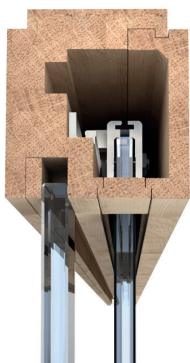

PUERTA SIN MARCO/
DOOR FRAMELESS

Z1 = H1 - 103 mm (4 1/16")
Y1 = H1 - 60 mm (2 3/8")

PUERTA CON MARCO/
DOOR FRAMED

Z2 = H2 - 103 mm (4 1/16")
Y2 = H2 - 77 mm (3")

PUERTA Y FIJOS CON MARCO/
DOOR AND FIXED WITH FRAME

Z2 = H2 - 103 mm (4 1/16")
Y2 = H2 - 77 mm (3")

H Max.
H max. = 3,00m (118,11")