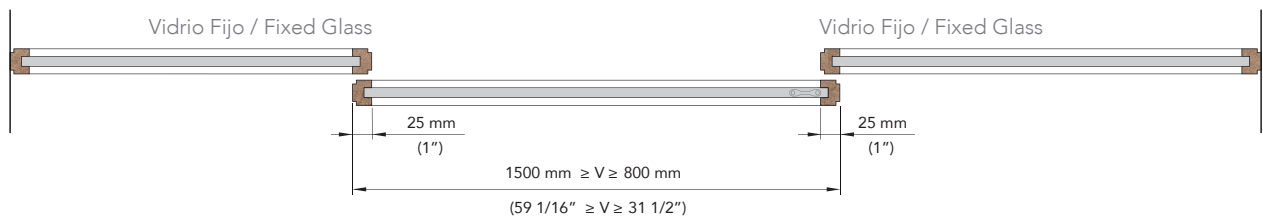

PUERTA Y FIJOS CON MARCO/ DOOR AND FIXED WITH FRAME