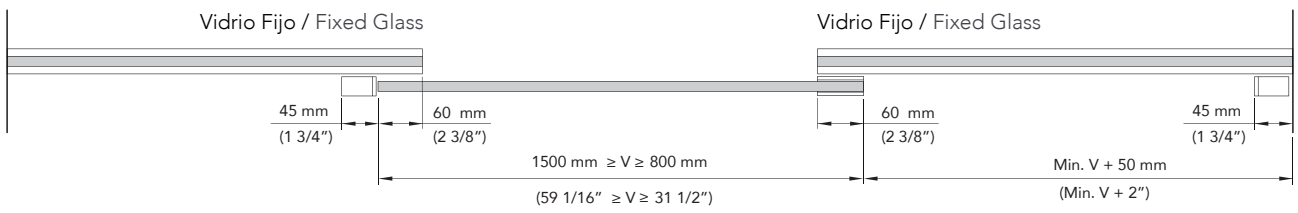

**Systems tested up to 100,000 cycles, in accordance with the EN 1527 standard.**

PUERTA SIN MARCO/  
DOOR FRAMELESS

Z1 = H1 - 103 mm ( 4 1/16" )  
Y1 = H1 - 60 mm ( 2 3/8" )

PUERTA CON MARCO/  
DOOR FRAMED

Z2 = H2 - 103 mm ( 4 1/16" )  
Y2 = H2 - 77 mm ( 3" )

PUERTA Y FIJOS CON MARCO/  
DOOR AND FIXED WITH FRAME

Z2 = H2 - 103 mm ( 4 1/16" )  
Y2 = H2 - 77 mm ( 3" )

H Max.  
H max. = 3,00m ( 118,11" )

**PUERTA SIN MARCO/ DOOR FRAMELESS**