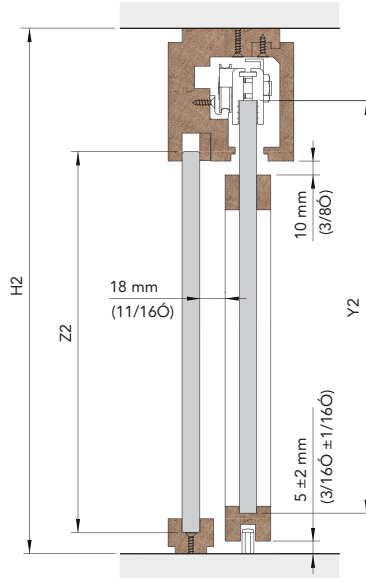

- Ceiling installation.
- New clamp: centralizes all the system's features, including height regulation, activation of the braking mechanism, and the anti-dismounting device.
- Quick, intuitive assembly thanks to pieces that connect the profiles.
- Three set-ups available, all with an innovative design:
  - Frameless sliding door and fixed glass
  - Framed sliding door and fixed glass
  - Framed sliding door + unframed fixed glass
- 12-mm glass, weighing up to 100 kg per sliding panel.
- Height regulation of +/- 2 mm.
- Profile made of laminated oak wood with Echo Varnish or Natural Finish options. PEFC and FSC wood certifications.
- Silent, effortless sliding.
- Five-year KLEIN® warranty.
- Door braking with KSC, Klein Soft Closing: Smooth, controlled stopping.
- Design optimized to allow for the easy disassembly of the materials at the end of their lifespan. PVC-free.
- EPD Life Cycle Analysis eco-label.

**Systems tested up to 100,000 cycles, in accordance with the EN 1527 standard.**

PUERTA SIN MARCO/  
DOOR FRAMELESS

Z1 = H1 - 103 mm ( 4 1/16" )  
Y1 = H1 - 60 mm ( 2 3/8" )

PUERTA CON MARCO/  
DOOR FRAMED

Z2 = H2 - 103 mm ( 4 1/16" )  
Y2 = H2 - 77 mm ( 3" )

PUERTA Y FIJOS CON MARCO/  
DOOR AND FIXED WITH FRAME

Z2 = H2 - 103 mm ( 4 1/16" )  
Y2 = H2 - 77 mm ( 3" )

H Max.  
H max. = 3,00m ( 118,11" )

**PUERTA SIN MARCO/ DOOR FRAMELESS**