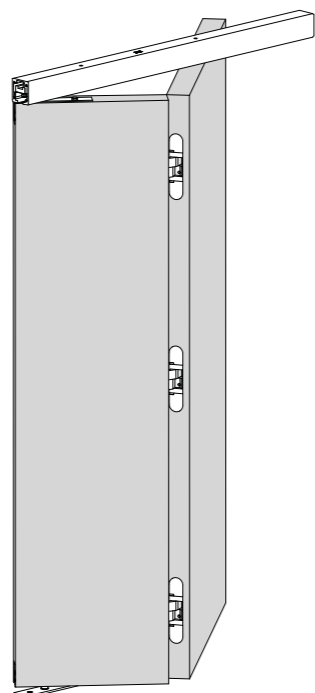

LITE PAR CENTRAL

$$V = \frac{L - (44 \text{ mm} + X) - 3 \text{ mm}}{1,5} \quad W = \frac{V}{2} + 44 \text{ mm}$$

$$V = \frac{L - (1 \frac{23}{32}'' + 2X) - 1/8''}{1,5} \quad W = \frac{V}{2} + 1 \frac{22}{32}''$$

V Min. = 350 mm (13 13/16")

V Max. = 900 mm (35 7/16")

Espeor Puerta (Panel Thickness)	X
35 mm (1 3/8")	5 mm (3/16")
40 mm (1 9/16")	6 mm (1/4")
45 mm (1 3/4")	7 mm (9/32")
50 mm (2")	8 mm (5/16")