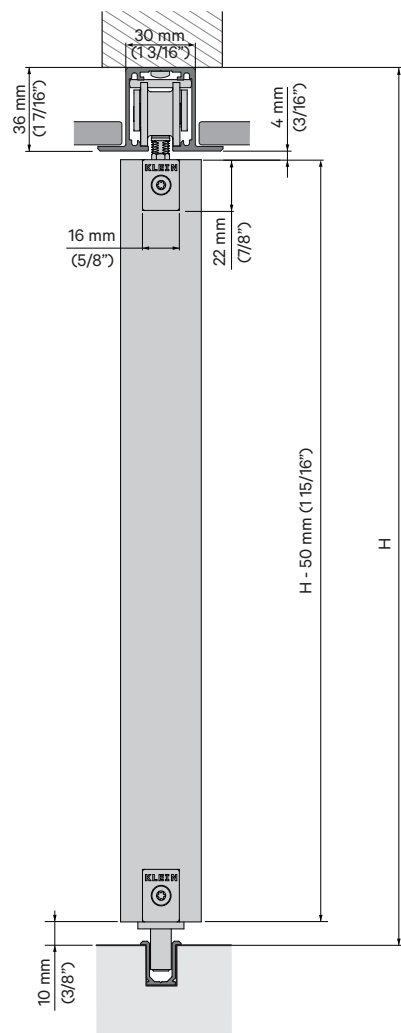

INSTALACIÓN EMPOTRADA
RECESSED INSTALLATION