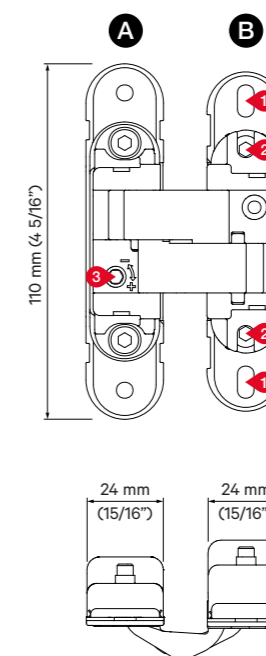

INSTALACIÓN VISTA/  
EXPOSED INSTALLATION

INSTALACIÓN EMPOTRADA  
RECESSED INSTALLATION

$$\frac{L - X - 4 \text{ mm } (3/16'') - 3 \text{ mm } (1/8'')}{2}$$

V Min. = 350 mm (13 13/16")  
V Max. = 900 mm (35 7/16")

| Esesor Puerta<br>(Panel Thickness) | X            |
|------------------------------------|--------------|
| 35 mm (1 3/8")                     | 5 mm (3/16") |
| 40 mm (1 9/16")                    | 6 mm (1/4")  |
| 45 mm (1 3/4")                     | 7 mm (9/32") |
| 50 mm (2")                         | 8 mm (5/16") |

LITE PAR CENTRAL

$$V = \frac{L - (44 \text{ mm} + X) - 3 \text{ mm}}{1,5} \quad W = \frac{V}{2} + 44 \text{ mm}$$

$$V = \frac{L - (1 \frac{23}{32}'' + 2X) - 1/8''}{1,5} \quad W = \frac{V}{2} + 1 \frac{22}{32}''$$

V Min. = 350 mm (13 13/16")

V Max. = 900 mm (35 7/16")

| Espeor Puerta<br>(Panel Thickness) | X            |
|------------------------------------|--------------|
| 35 mm (1 3/8")                     | 5 mm (3/16") |
| 40 mm (1 9/16")                    | 6 mm (1/4")  |
| 45 mm (1 3/4")                     | 7 mm (9/32") |
| 50 mm (2")                         | 8 mm (5/16") |