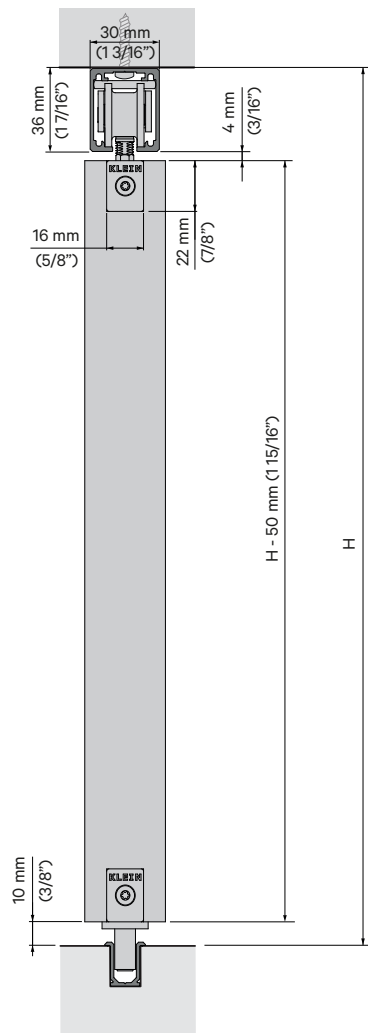

INSTALACIÓN VISTA/
EXPOSED INSTALLATION