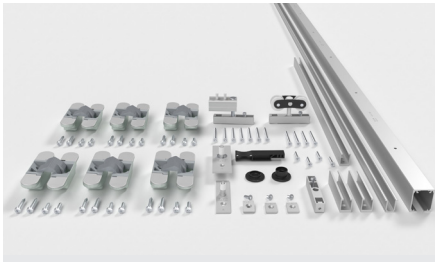

REFERENCIAS / REFERENCES / RÉFÉRENCES / REFERENZ

A