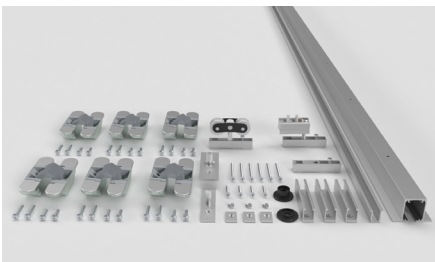

REFERENCIAS / REFERENCES / RÉFÉRENCES / REFERENZ

J