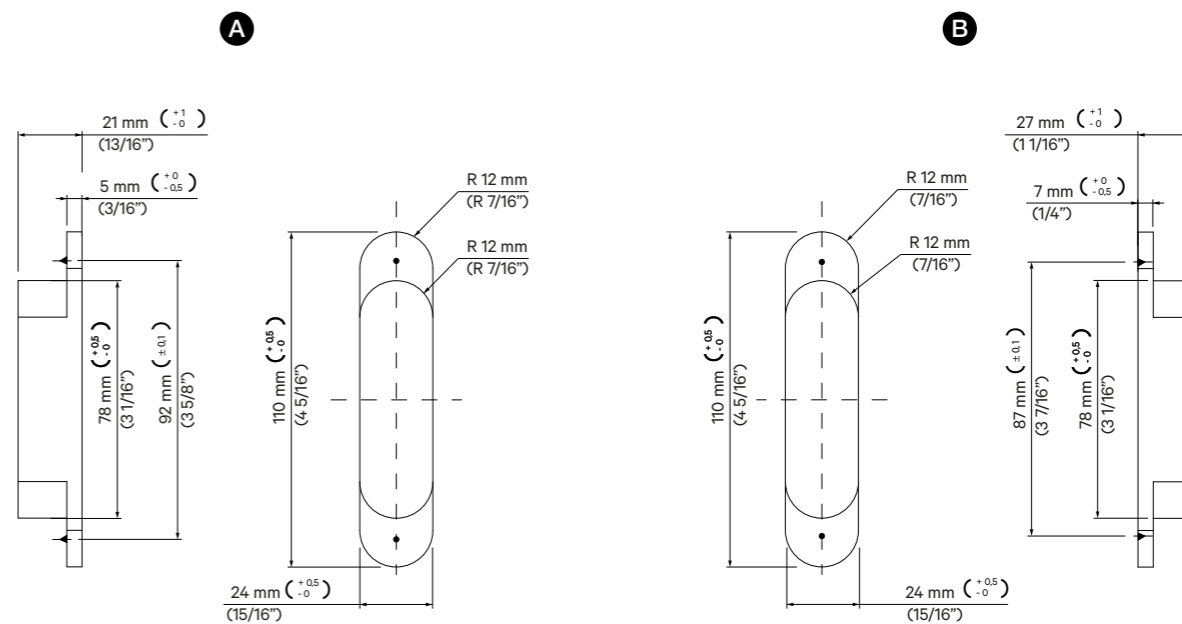

MECANIZACIÓN DEL PANEL/
PANEL FABRICATION