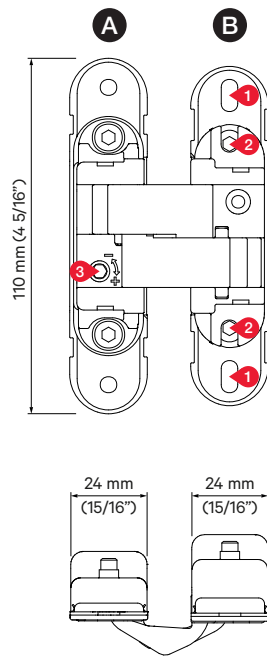

Regulación 3D

- 1 Vertical: ± 2,5 mm (1/8")
- 2 Horizontal: ± 1,5 mm (1/16")
- 3 Profundidad: ± 1 mm (3/64")

**MECANIZACIÓN DEL PANEL/
PANEL FABRICATION**