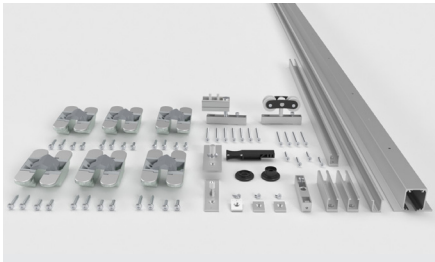

REFERENCIAS / REFERENCES / RÉFÉRENCES / REFERENZ

D