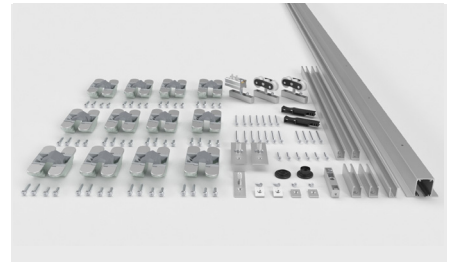

REFERENCIAS / REFERENCES / RÉFÉRENCES / REFERENZ

F