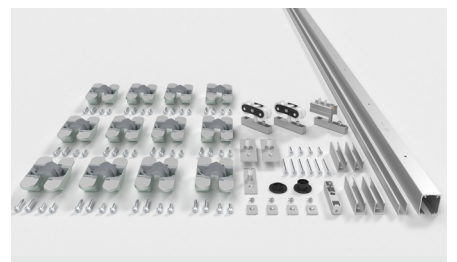

REFERENCIAS / REFERENCES / RÉFÉRENCES / REFERENZ

I