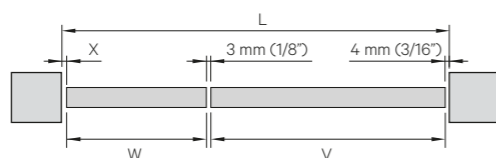

LITE PAR CENTRAL

$$V = \frac{L - (44 \text{ mm} + X) - 3 \text{ mm}}{1,5} \quad W = \frac{V}{2} + 44 \text{ mm}$$

$$V = \frac{L - (1 \frac{23}{32}'' + 2X) - 1/8''}{1,5} \quad W = \frac{V}{2} + 1 \frac{22}{32}''$$

V Min. = 350 mm (13 13/16")

V Max. = 900 mm (35 7/16")

Espeor Puerta (Panel Thickness)	X
35 mm (1 3/8")	5 mm (3/16")
40 mm (1 9/16")	6 mm (1/4")
45 mm (1 3/4")	7 mm (9/32")
50 mm (2")	8 mm (5/16")