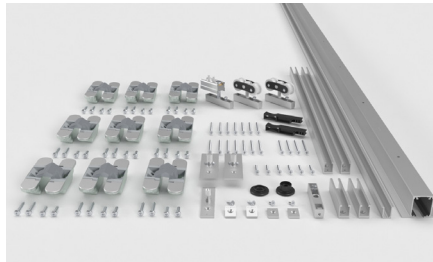

REFERENCIAS / REFERENCES / RÉFÉRENCES / REFERENZ

E