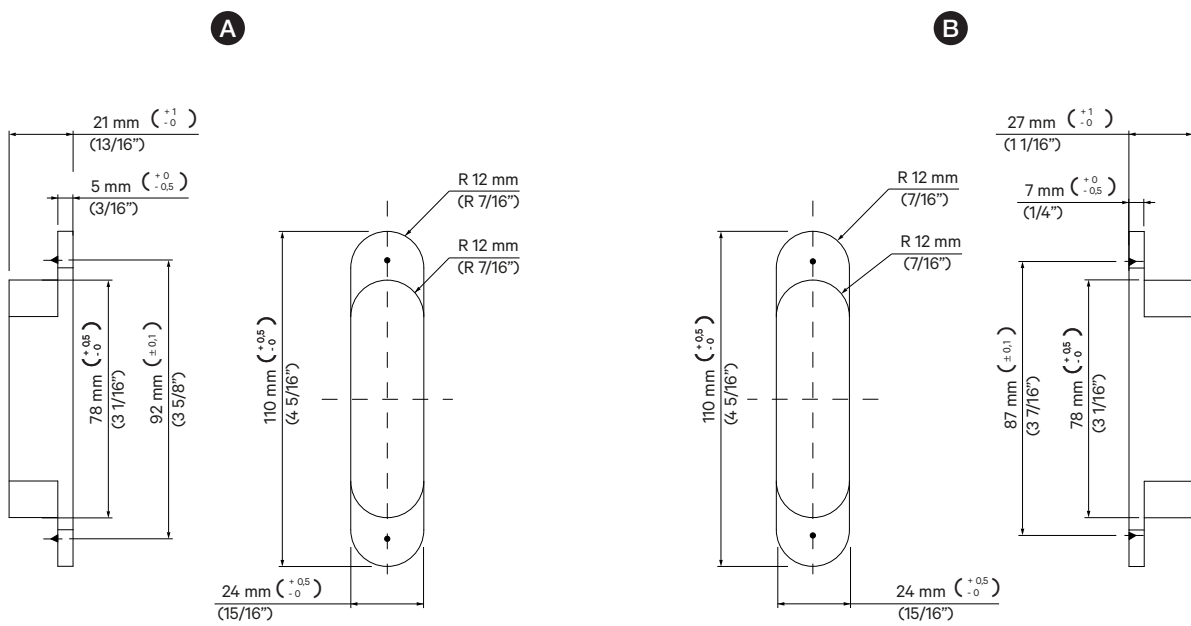

**MECANIZACIÓN DEL PANEL/
PANEL FABRICATION**