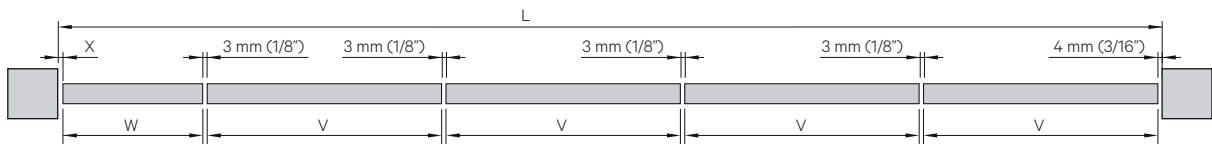

LITE FOLD 100 CENTRAL

$$V = \frac{L - (X + 44 \text{ mm}) - (N-1) \times 3 \text{ mm}}{(N-0,5)} \quad W = \frac{V}{2} + 44 \text{ mm}$$

$$V = \frac{L - (X + 1 \frac{23}{32} \text{''}) - (N-1) \times 1/8 \text{''}}{(N-0,5)} \quad W = \frac{V}{2} + 1 \frac{23}{32} \text{''}$$

V Min. = 350 mm (13 13/16")

V Max. = 900 mm (35 7/16")

Espeor Puerta (Panel Thickness)	X
35 mm (1 3/8")	5 mm (3/16")
40 mm (1 9/16")	6 mm (1/4")
45 mm (1 3/4")	7 mm (9/32")
50 mm (2")	8 mm (5/16")

N = Número de hojas (Number of panels)