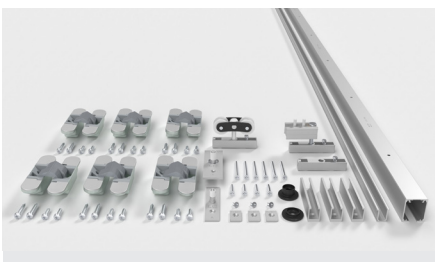

REFERENCIAS / REFERENCES / RÉFÉRENCES / REFERENZ

G