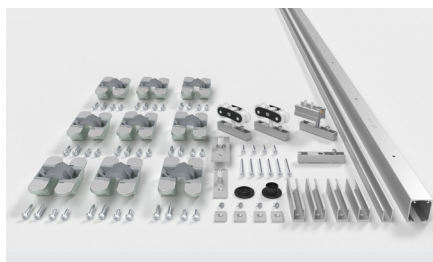

REFERENCIAS / REFERENCES / RÉFÉRENCES / REFERENZ

H