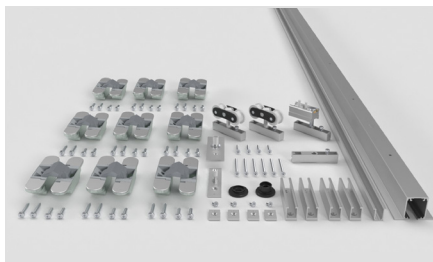

REFERENCIAS / REFERENCES / RÉFÉRENCES / REFERENZ

K