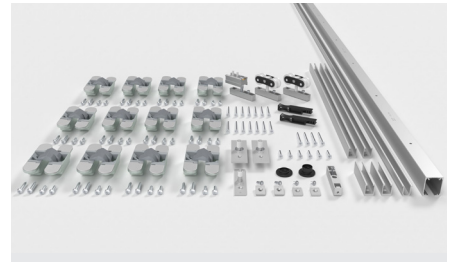

REFERENCIAS / REFERENCES / RÉFÉRENCES / REFERENZ

C