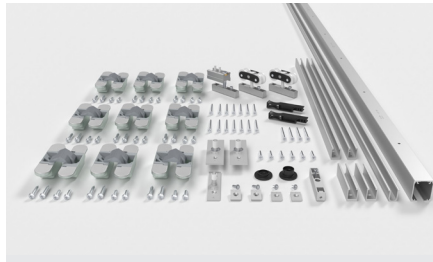

REFERENCIAS / REFERENCES / RÉFÉRENCES / REFERENZ

B