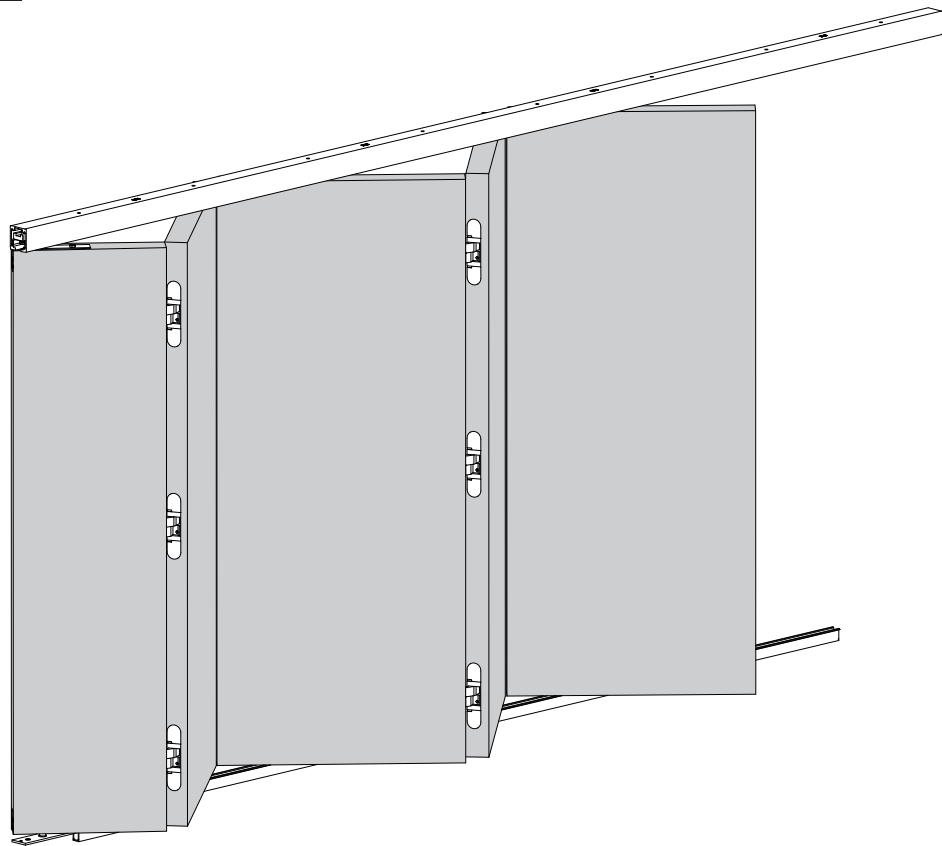

LITE FOLD 100 CENTRAL

$$V = \frac{L - (X + 44 \text{ mm}) - (N-1) \times 3 \text{ mm}}{(N-0,5)} \quad W = \frac{V}{2} + 44 \text{ mm}$$

$$V = \frac{L - (X + 1 \frac{23}{32} \text{''}) - (N-1) \times 1/8 \text{''}}{(N-0,5)} \quad W = \frac{V}{2} + 1 \frac{23}{32} \text{''}$$

V Min. = 350 mm (13 13/16")

V Max. = 900 mm (35 7/16")

Espeor Puerta (Panel Thickness)	X
35 mm (1 3/8")	5 mm (3/16")
40 mm (1 9/16")	6 mm (1/4")
45 mm (1 3/4")	7 mm (9/32")
50 mm (2")	8 mm (5/16")

N = Número de hojas (Number of panels)